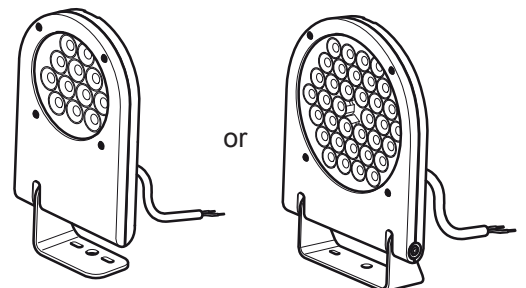

RGB

RGB
700mA