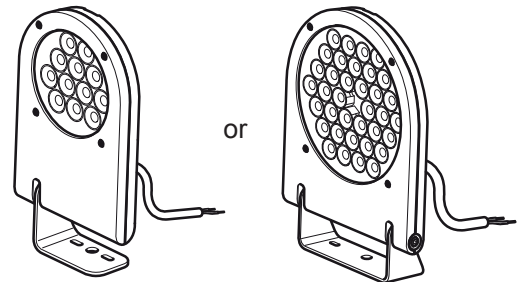

CLASS II

Contrast 2 LED MENA M

MONO

WHITE
M Version
1A

WHITE
L Version
700mA

MONO COLOR
700mA

Contrast 2 LED MENA L

RGB