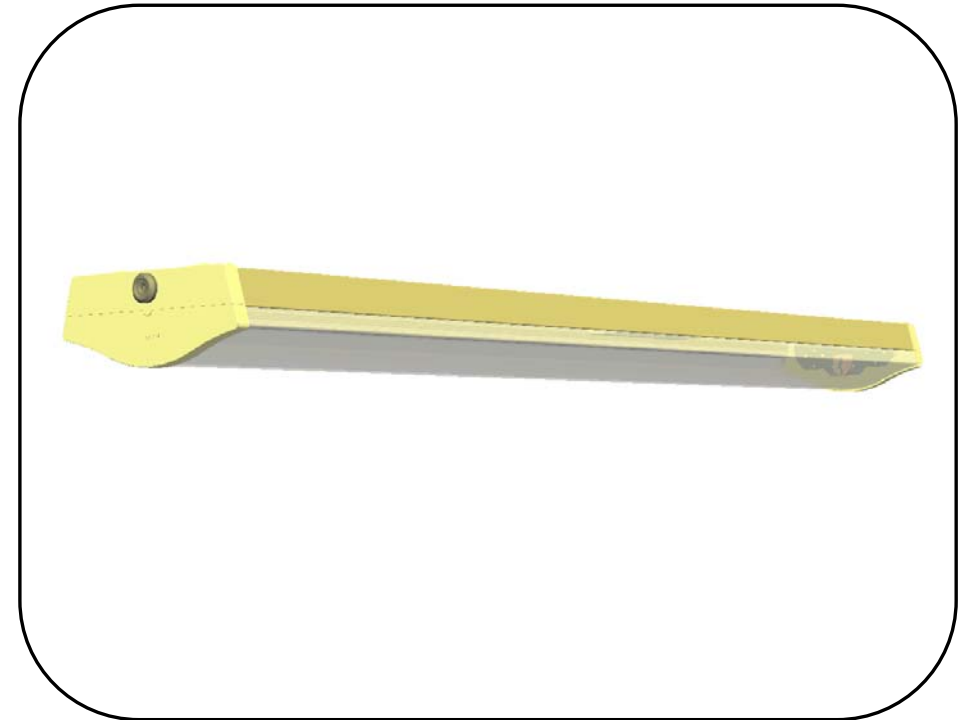

Supply cable position

B = BESA

Connection guide

HF

HF E3

L4=Battery charge

DIFFUSALUX

class I IP 20