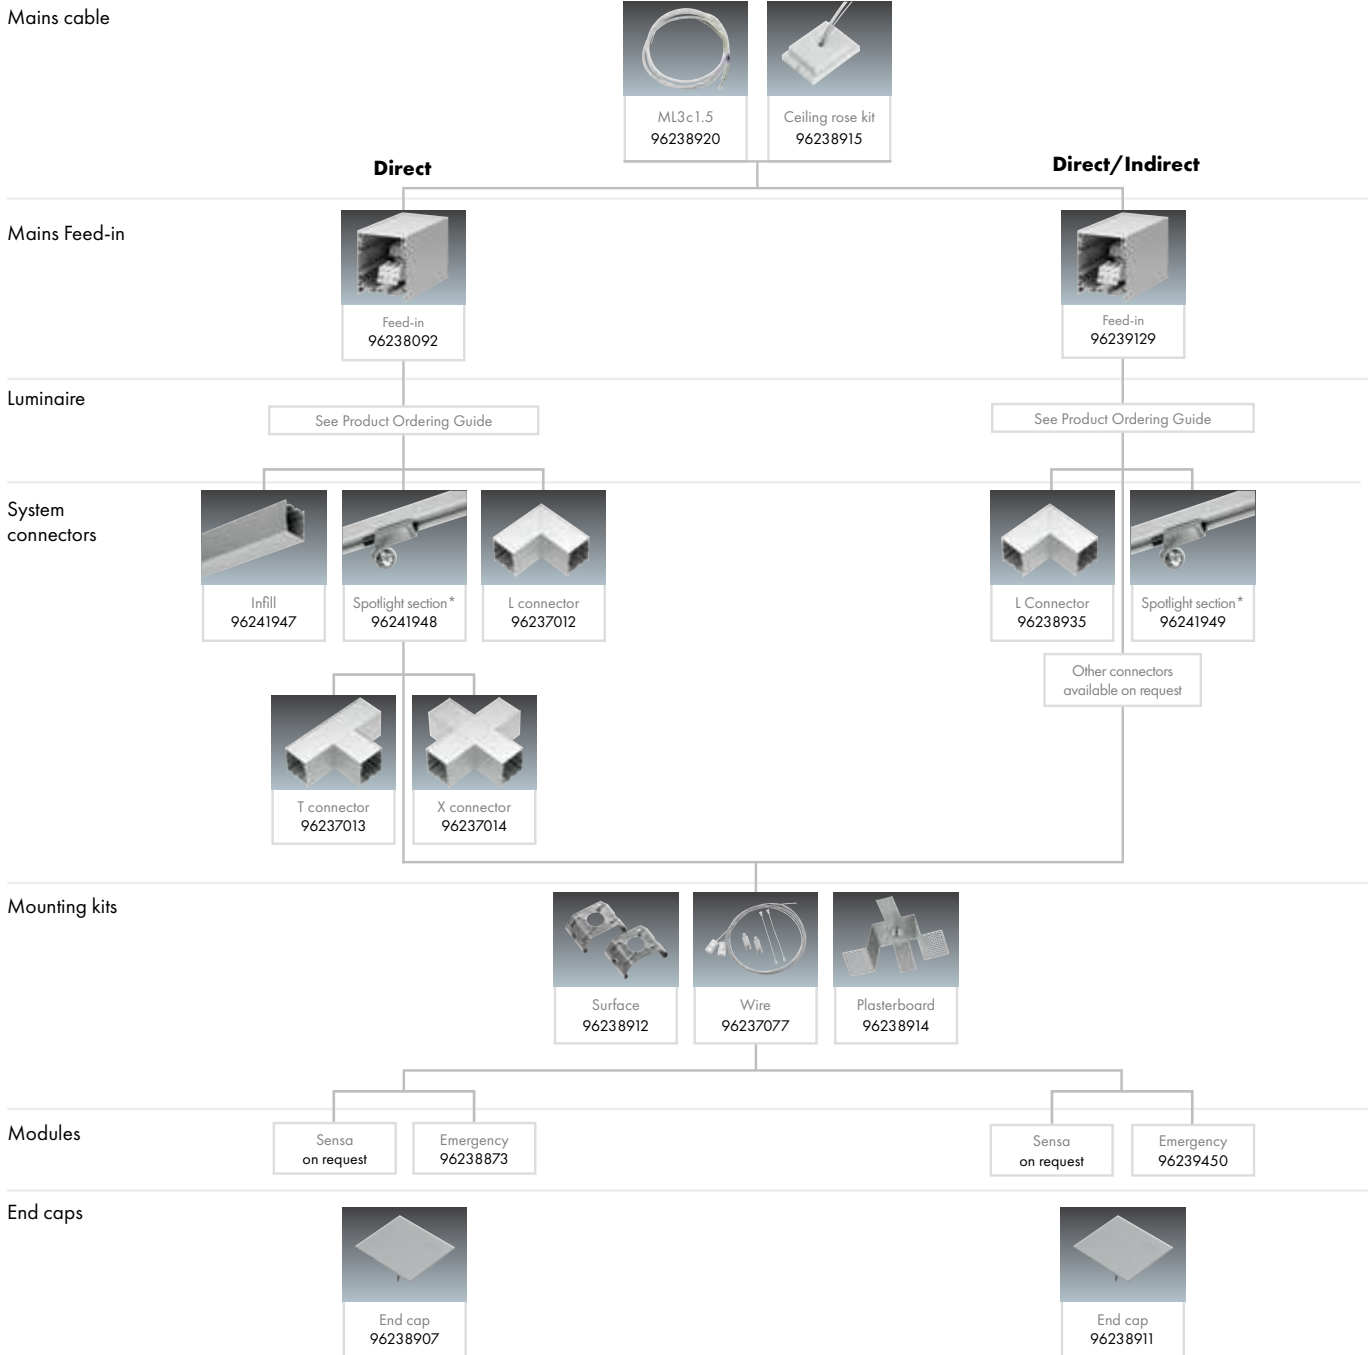

**Ordering tree - Equaline LED System configuration (SAP codes shown below each accessory eg. 96238920)**

\* Spotlight not included, sold separately.

For further information on ordering your Equaline LED system, please contact your local Thorn representative