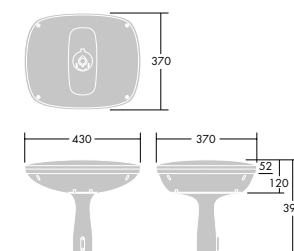

Versatile lantern which blends effortlessly into the cityscape, offering a quick return on investment

- Simply designed post top LED lantern which is easy to integrate into cityscapes and residential areas
- 100 000 hour no maintenance lifetime for a quick return on investment and low total cost of ownership
- Wide choice of control options, including integrated Bi-Power dimming for energy savings, also compatible with DALI, 1-10V, RF, Power Line, Minicell, Nema and Presence Detection
- Range adaptable to many markets

Applications

- Pedestrian areas
- Building surrounds
- Residential areas
- Car parks
- Cycle paths

Lamp information

- Lifetime: 100 000 hours @B10L90 Ta 25°C
- Up to 5450 Llm
- Up to 107 Llm/W
- Colour temperature: 3000K and 4000K
- CRI: 70

Overview