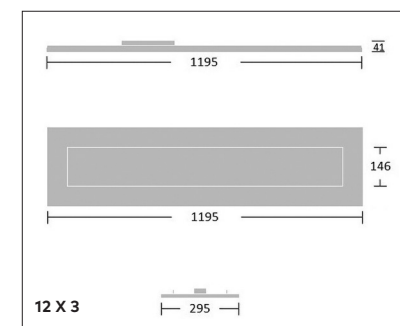

Diffuser: micro-prismatic diffuser.

INSTALLATION/MOUNTING

Suitable for recessed mounting in T-bar.

Pre-wired 1.5m flex and plug.

SPECIFICATION

Recessed, Surface mounted modular luminaire with high performance design and total system efficiency above 110lm/W. UGR19*. Tridonic driver. As Thorn Royal Modular.