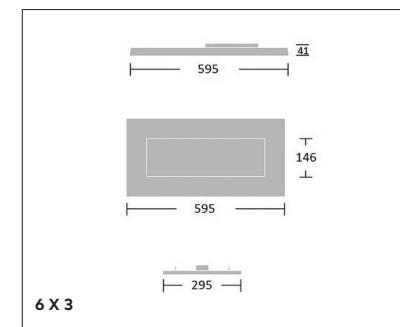

Diffuser: micro-prismatic diffuser.

INSTALLATION/MOUNTING

Suitable for recessed mounting in T-bar.

Pre-wired 1.5m flex and plug.

SPECIFICATION

Recessed, Surface mounted modular luminaire with high performance design and total system efficiency above 110lm/W. UGR19*. Tridonic driver. As Thorn Royal Modular.