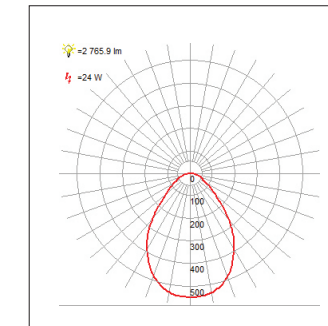

ROYAL MOD LED2700-840 12X3 FP