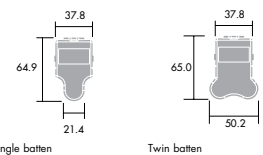

Materials/Finish

Spine: steel, white enamel finish (RAL 9010)
Lampholder: polycarbonate, white finish

Installation/Mounting

Suitable for walls, ceilings or in cornice/pelmet areas. Three-position rotating lampholders allows lamp to be located either side of the spine.

Specification

To specify state:
Slim single or twin lamp fluorescent batten for 14/28W, T16 linear fluorescent lamps. As Thorn Arrowslim T5.

Single batten

Twin batten

| Wattage | Lengths |
|---------|---------|
| 14W | 572 |
| 28W | 1172 |