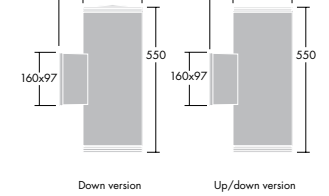

Adjustable lamp position

Frosted glass (attachment)

Red colour filter (attachment)

LED version (size 1 only)

Size 1

Size 2

Size 3

Size 4