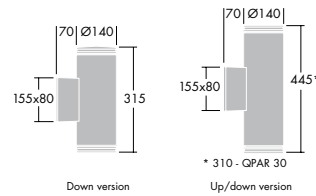

LEDs 3W (size 1 only)		
QPAR30 (HAPAR)	E27	75W
TC-TEL (FSM)	GX24q 2/3/4	18-42W
HIT-TC-CE (MT) G8.5		35W
HIT (MT)	G12	70W-150W
HST (ST)	E27	70W
AS/NZS 60598	Class I Electrical	
IK08	IP65	

Cesar's simple, cylindrical style, available in four sizes, offers a choice of adjustable light sources and superior highlighting

Adjustable lamp position

Frosted glass (attachment)

Red colour filter (attachment)

LED version (size 1 only)

Size 1

Size 2

Size 3

Size 4