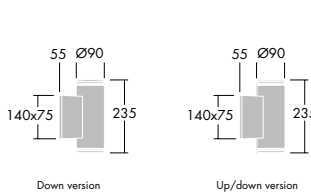

LEDs 3W (size 1 only)		
QPAR30 (HAPAR)	E27	75W
TC-TEL (FSM)	GX24q 2/3/4	18-42W
HIT-TC-CE (MT) G8.5		35W
HIT (MT)	G12	70W-150W
HST (ST)	E27	70W
AS/NZS 60598	Class I Electrical	
IK08	IP65	

Cesar's simple, cylindrical style, available in four sizes, offers a choice of adjustable light sources and superior highlighting

Adjustable lamp position

Frosted glass (attachment)

Red colour filter (attachment)

LED version (size 1 only)

Size 1

Size 2

Size 3

Size 4