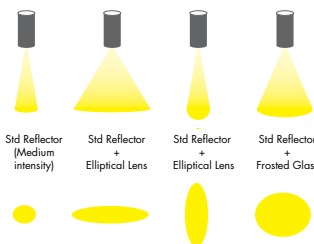

- Stainless steel screws promote additional resistance and easy maintenance
- IP65 protection
- Range of lamp types, lenses and wattages optimise light output and save energy
- Delivered with integral gear
- Safe and simple installation using a single tool
- Automatic connection reduces installation time and cost
- Double lamp versions available with independent electric circuits provide energy savings and help to control obtrusive light
- Adjustable lamp positioning (except for TC-TEL models) enhances versatility
- Semi-intensive reflectors combine excellent photometric performance with choice of beam angles, for creative effects. (Intensive reflector and ellipsoidal lens as custom)
- Colour effects can be created using colour filters or LED's (size 1 only)
- Frosted glass also available

### Materials/Finish

Body and frame: die-cast aluminium EN AN4700 and extruded ENAW 6060 housing (copper free) with high corrosion resistance and powder coated close to RAL 9007 with corrosion resistance. Other RAL colours available on request. Reflector: pure aluminium. Front glass: toughened glass, thickness 6mm - size 1, 8mm - sizes 2 and 3, 12mm - size 4. Retaining screws: stainless steel INOX. Gasket: silicone.

### Specification

To specify state: Contemporary wall mounted floodlight for 3W LED/75W QPAR30/35W HIT-TC-CE/70W HIT/HST or 150W HIT-CE, in 4 sizes, IP65 protected, gear integrated, optional colour filters, frosted glass or louvre available as accessories. As Thorn Cesar.

Adjustable lamp position

Frosted glass (attachment)

Red colour filter (attachment)

LED version (size 1 only)

Size 1

Size 2

Size 3

Size 4