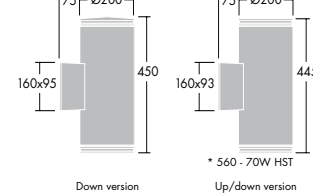

### Specification

To specify state: Contemporary wall mounted floodlight for 3W LED/75W QPAR30/35W HIT-TC-CE/70W HIT/HST or 150W HIT-CE, in 4 sizes, IP65 protected, gear integrated, optional colour filters, frosted glass or louvre available as accessories. As Thorn Cesar.

Adjustable lamp position

Frosted glass (attachment)

Red colour filter (attachment)

LED version (size 1 only)

Size 1

Size 2

Size 3

Size 4