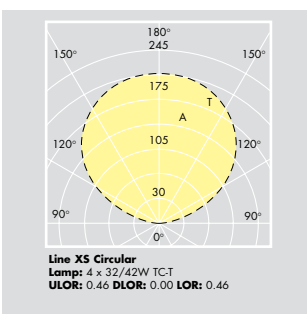

Material/Finish

Body: spun aluminium, textured grey or matt white finish.
Ceiling plate: steel, textured grey or white finish.

Installation/Mounting

Fixed output versions have 3 x 2 x 2.5mm² terminal block in the ceiling plate. Fitting is pre-wired between body and ceiling plate via 0.7m non-halogen white or grey cable 3 x 0.75mm². Quick-lock wire suspension is included for easy mounting.

Specification

To specify state:
Striking circular pendant luminaire with perforated sides for 32, 42W TC-TEL compact fluorescent lamps.
As Thorn Line XS Circular.

Ordering Guide Lamps to be ordered separately.