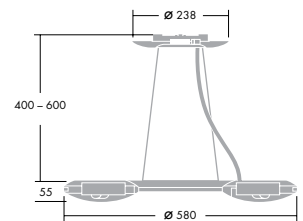

Material/Finish

Body: spun aluminium, textured grey or matt white finish.
Ceiling plate: steel, textured grey or white finish.

Installation/Mounting

Fixed output versions have 3 x 2 x 2.5mm² terminal block in the ceiling plate. Fitting is pre-wired between body and ceiling plate via 0.7m non-halogen white or grey cable 3 x 0.75mm². Quick-lock wire suspension is included for easy mounting.

Specification

To specify state:
Striking circular pendant luminaire with perforated sides for 32, 42W TC-TEL compact fluorescent lamps.
As Thorn Line XS Circular.

Ordering Guide Lamps to be ordered separately.