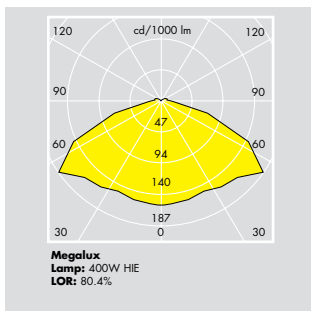

As Thorn MegaLux.

Callide, Gladstone, QLD

Ordering Guide

Lamps to be ordered separately.

Description	Ilcos Code	Socket	Wt (kg)	Cat. No.	SAP Code
MEGALUX HME 250W	QE	E40	10	IPMLX250MV	96017042
MEGALUX HME 400W	QE	E40	10.5	IPMLX400MV	96017055
MEGALUX HIE 250W	ME	E40	10	IPMLX250MH	96017039
MEGALUX HIE 400W	ME	E40	10.5	IPMLX400MH	96017044
MEGALUX HSE 250W	SE	E40	11	IPMLX250HPS	96017038
MEGALUX HSE 400W	SE	E40	12.5	IPMLX400HPS	96017043