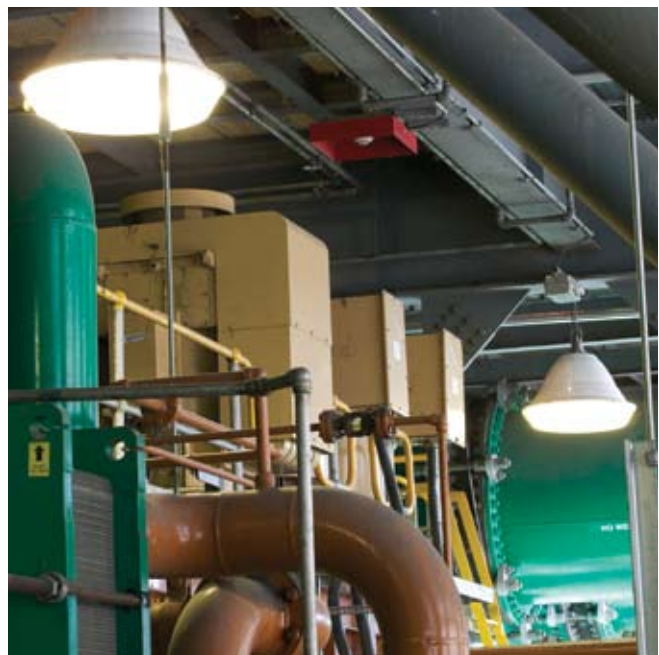

Callide, Gladstone, QLD