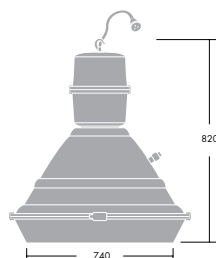

Ordering Guide

Lamps to be ordered separately.

Description	Ilcos Code	Socket	Wt (kg)	Cat. No.	SAP Code
MEGALUX HME 250W	QE	E40	10	IPMLX250MV	96017042
MEGALUX HME 400W	QE	E40	10.5	IPMLX400MV	96017055
MEGALUX HIE 250W	ME	E40	10	IPMLX250MH	96017039
MEGALUX HIE 400W	ME	E40	10.5	IPMLX400MH	96017044
MEGALUX HSE 250W	SE	E40	11	IPMLX250HPS	96017038
MEGALUX HSE 400W	SE	E40	12.5	IPMLX400HPS	96017043

Attachments

WHITE PAINTED WIRE GUARD	MLXWG	96031854
ALUMINIUM RECESSED CEILING TRIM	MLXCT	96031844

Remote control gear version available to special order.