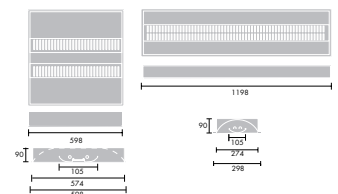

- The stylish Menlosoft range offers excellent lighting performance and enhances the lit environment with attractive designs and ambient, mellow light
- Menlosoft makes a striking feature in all types of office applications, retail environments and circulation routes
- Available in two different size options to suit different ceilings: 600x600mm and 300x1200mm
- A combination of direct and indirect light provides a warm glow to all application areas
- Low maintenance (tool free lamp replacement)

Organic attachment

Cut out:
576 x 576
1176 x 276

Prismtech attachment

Perforated with opal diffuser

Mirrorbrite DMB louvre

Slotted with DSB louvre

Materials/Finish

Body and reflectors: white painted steel.