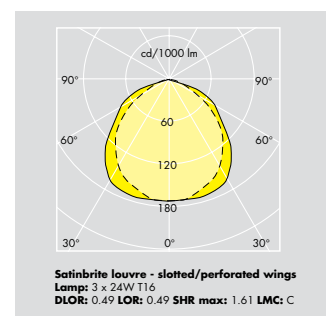

- The stylish Menlosoft range offers excellent lighting performance and enhances the lit environment with attractive designs and ambient, mellow light
- Menlosoft makes a striking feature in all types of office applications, retail environments and circulation routes
- Available in two different size options to suit different ceilings: 600x600mm and 300x1200mm
- A combination of direct and indirect light provides a warm glow to all application areas
- Low maintenance (tool free lamp replacement)

Organic attachment

Cut out:
576 x 576
1176 x 276

Prismtech attachment

Perforated with opal diffuser

Mirrorbrite DMB louvre

Slotted with DSB louvre

Materials/Finish

Body and reflectors: white painted steel.