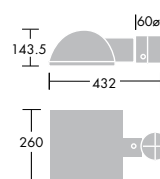

Installation/Mounting

Direct wall fixing. Through one flat end with fixing centres at 150mm and 130mm respectively.

Bracket mounting (large version only). Bracket adjusts for tilting up to 10° away from the wall. Bracket houses 3 way terminal block which connects to body via plug and socket. Fixing centres are 70mm x 45mm. Reflector can be reversed and lamp position moved to adjust beam spread when lighting vertical surfaces.

For post-top mounting of bracket version use column adaptor for Ø60mm spigot.

Specification

To specify state: Semi-cylindrical luminaires with pressure die-cast aluminium body, inte fix to wall/post top. As Thorn Plazora.

Wall mounted with bracket (large only)

Post top mounted (large only)

Wall mounted with bracket

Post top mounted

Ordering Guide

Lamps to be ordered separately.

Description	Ilcos Code	Socket	Wt (kg)	Cat. No.	SAP Code
PLAZORA BRACKET MOUNTED HIE 70W	ME	E27	5.3	PLBGC 1070A	96015099
PLAZORA BRACKET MOUNTED TC-D 26W	FSQ	G24D-3	4.6	PLBG 126A	96015095
PLAZORA BRACKET MOUNTED HSE 70W	SE	E27	5.3	PLBG 1070A	96015097