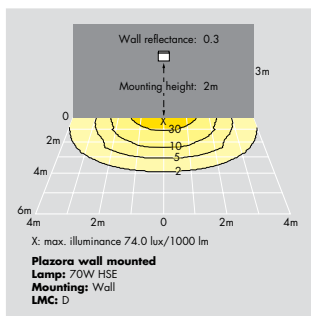

- Light output can be directed upwards or downwards
- Flat glass cover for minimum spill light
- Multi-option mounting, bracket or pole
- Adjustable reflector and bracket allows distribution to be tailored for facade lighting

Installation/Mounting

Direct wall fixing. Through one flat end with fixing centres at 150mm and 130mm respectively.

Bracket mounting (large version only). Bracket adjusts for tilting up to 10° away from the wall. Bracket houses 3 way terminal block which connects to body via plug and socket. Fixing centres are 70mm x 45mm. Reflector can be reversed and lamp position moved to adjust beam spread when lighting vertical surfaces.

For post-top mounting of bracket version use column adaptor for Ø60mm spigot.

Specification

To specify state: Semi-cylindrical luminaires with pressure die-cast aluminium body, inte fix to wall/post top. As Thorn Plazora.