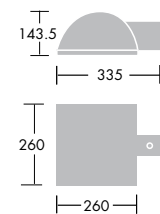

Wall mounted with bracket