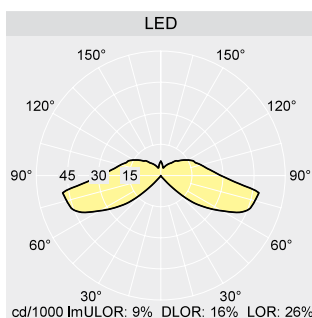

Specification

To specify state: Decorative aluminium bollard with clear diffuser including a sand blasted band and with a small luminous cone. Employs 80W HME, 70W HSE-I, 42W TC-TEL lamps or complete with 18 x 1.2W LEDs. Parapet/flange/root/spike mounted.

As Thorn Promenade.