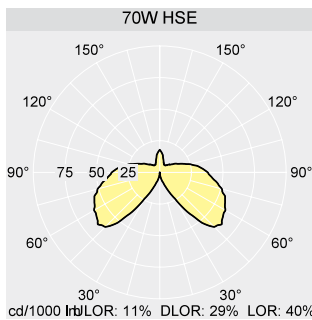

Specification

To specify state: Decorative aluminium bollard with clear diffuser including a sand blasted band and with a small luminous cone. Employs 80W HME, 70W HSE-I, 42W TC-TEL lamps or complete with 18 x 1.2W LEDs. Parapet/flange/root/spike mounted.

As Thorn Promenade.