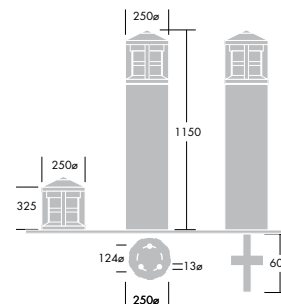

Specification

To specify state: Decorative aluminium bollard with clear diffuser including a sand blasted band and with a small luminous cone. Employs 80W HME, 70W HSE-I, 42W TC-TEL lamps or complete with 18 x 1.2W LEDs. Parapet/flange/root/spike mounted.

As Thorn Promenade.