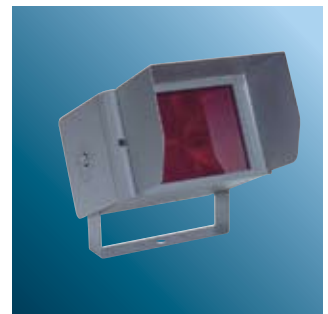

	HIT-CE (MT)	G12	70-150W
	HIT-DE (MD)	Rx7s	70-150W
	HST-DE (SD)	Rx7s	70-150W
AS/NZS 60598		 Class I Electrical	
6 Nm Impact resistant			
 IP65			

A robust compact discharge floodlight for architectural lighting, available in two sizes, with a choice in beam structures, and with a full range of accessories

- Rectangular compact projector with smooth edges and concealed stirrup, in die-cast aluminium
- Two body sizes
- All versions have integral gear
- Two available beam patterns, produced by precision reflector systems
- Aiming simplified by indicator on stirrup
- Choice of light sources: metal halide or high pressure sodium
- Wide selection of attachments, which can be superimposed one on the other to offer a variety of lighting effects
- Easy access to lamp, without removing attachments

Specification

To specify state:
Rectangular, compact floodlight with concealed stirrup, in die-cast aluminium with asymmetric/symmetric/intensive optical system for 70W/150W HIT-CE/HIT-DE/HST-DE lamps. Sealed to IP65.
As Thorn Qba.

*Note: Size 1 and 2 projectors have same size face, therefore attachments fit either version

Size 1

Size 2

Wire guard

Barn doors

Louvre

Red filter + visor