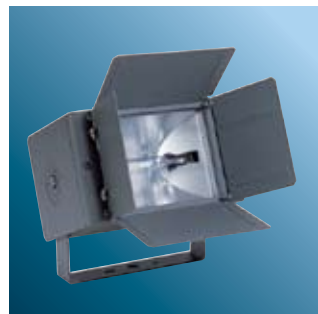

	HIT-CE (MT)	G12	70-150W
	HIT-DE (MD)	Rx7s	70-150W
	HST-DE (SD)	Rx7s	70-150W
AS/NZS 60598		 Class I Electrical	
6 Nm Impact resistant			
 IP65			

A robust compact discharge floodlight for architectural lighting, available in two sizes, with a choice in beam structures, and with a full range of accessories

- Rectangular compact projector with smooth edges and concealed stirrup, in die-cast aluminium
- Two body sizes
- All versions have integral gear
- Two available beam patterns, produced by precision reflector systems
- Aiming simplified by indicator on stirrup
- Choice of light sources: metal halide or high pressure sodium
- Wide selection of attachments, which can be superimposed one on the other to offer a variety of lighting effects
- Easy access to lamp, without removing attachments

Specification

To specify state:
Rectangular, compact floodlight with concealed stirrup, in die-cast aluminium with asymmetric/symmetric/intensive optical system for 70W/150W HIT-CE/HIT-DE/HST-DE lamps. Sealed to IP65.
As Thorn Qba.

*Note: Size 1 and 2 projectors have same size face, therefore attachments fit either version

Size 1

Size 2

Wire guard

Barn doors

Louvre

Red filter + visor