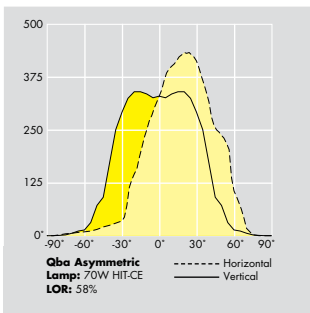

Ordering Guide Lamps to be ordered separately.

Description	Ilcos Code	Socket	Wt (kg)	Cat. No.	SAP Code
Size 1					
QBA INTENSIVE SYMMETRIC HIT-CE 70W	MT	G12	4.9	QBA1RINTHIT70.4	96012214
QBA ASYMMETRIC HIT-DE 70W	MD	RX7S	4.9	QBA1CAHITDE70.4	96012208
QBA DOUBLE ASYMMETRIC HPS-DE 70W	SD	RX7S	4.9	QBA1CDAHPSDE70.4	96012206
QBA ASYMMETRIC HPS-DE 70W	SD	RX7S	4.9	QBA1CAHPSDE70.4	96012204
QBA EXTENSIVE SYMMETRIC HIT-CE 70W	MT	G12	4.9	QBA1REXTHIT70.4	96012212
Size 2					
QBA DOUBLE ASYMMETRIC HIT-DE/HPS-DE 150W	MD/SD	RX7S	6.3	QBA2CDADE150.4	96012220
QBA ASYMMETRIC HIT-DE/HPS-DE 150W	MD/SD	RX7S	6.3	QBA2CADE150.4	96012222
QBA EXTENSIVE SYMMETRIC HIT-CE 150W	MT	G12	6.3	QBA2REXTHIT150.4	96012224
QBA INTENSIVE SYMMETRIC HIT-CE 150W	MT	G12	6.3	QBA2RINTHIT150.4	96012226
Attachments					
VISOR				QBAVIS	96012228
WIRE GUARD				QBAWG	96012229
BARN DOOR (SET OF 4)				QBABD	96012230
LOUVRE				QBALV	96012231
COLOUR FILTER, BLUE				QBAFILB	96012232
COLOUR FILTER, RED				QBAFILR	96012233
COLOUR FILTER, GREEN				QBAFILG	96012234
COLOUR FILTER, YELLOW				QBAFLY	96012235
SHORT STIRRUP FOR CLOSE WALL MOUNTING				QBAWB	96012236

*Note: Size 1 and 2 projectors have same size face, therefore attachments fit either version

Size 1