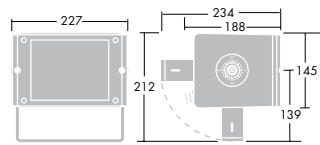

Specification

To specify state:
Rectangular, compact floodlight with concealed stirrup, in die-cast aluminium with asymmetric/symmetric/intensive optical system for 70W/150W HIT-CE/HIT-DE/HST-DE lamps. Sealed to IP65.
As Thorn Qba.

Ordering Guide Lamps to be ordered separately.

Description	Ilcos Code	Socket	Wt (kg)	Cat. No.	SAP Code
Size 1					
QBA INTENSIVE SYMMETRIC HIT-CE 70W	MT	G12	4.9	QBA1RINTHIT70.4	96012214
QBA ASYMMETRIC HIT-DE 70W	MD	RX7S	4.9	QBA1CAHITDE70.4	96012208
QBA DOUBLE ASYMMETRIC HPS-DE 70W	SD	RX7S	4.9	QBA1CDAHPSDE70.4	96012206
QBA ASYMMETRIC HPS-DE 70W	SD	RX7S	4.9	QBA1CAHPSDE70.4	96012204
QBA EXTENSIVE SYMMETRIC HIT-CE 70W	MT	G12	4.9	QBA1REXTHIT70.4	96012212
Size 2					
QBA DOUBLE ASYMMETRIC HIT-DE/HPS-DE 150W	MD/SD	RX7S	6.3	QBA2CDADE150.4	96012220
QBA ASYMMETRIC HIT-DE/HPS-DE 150W	MD/SD	RX7S	6.3	QBA2CADE150.4	96012222
QBA EXTENSIVE SYMMETRIC HIT-CE 150W	MT	G12	6.3	QBA2REXTHIT150.4	96012224
QBA INTENSIVE SYMMETRIC HIT-CE 150W	MT	G12	6.3	QBA2RINTHIT150.4	96012226
Attachments					
VISOR				QBAVIS	96012228
WIRE GUARD				QBAWG	96012229
BARN DOOR (SET OF 4)				QBABD	96012230
LOUVRE				QBALV	96012231
COLOUR FILTER, BLUE				QBAFILB	96012232
COLOUR FILTER, RED				QBAFILR	96012233
COLOUR FILTER, GREEN				QBAFILG	96012234
COLOUR FILTER, YELLOW				QBAFLY	96012235
SHORT STIRRUP FOR CLOSE WALL MOUNTING				QBAWB	96012236

*Note: Size 1 and 2 projectors have same size face, therefore attachments fit either version

Size 1

Size 2

Wire guard

Barn doors

Louvre

Red filter + visor