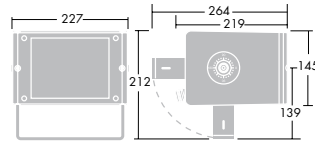

Specification

To specify state:
Rectangular, compact floodlight with concealed stirrup, in die-cast aluminium with asymmetric/symmetric/intensive optical system for 70W/150W HIT-CE/HIT-DE/HST-DE lamps. Sealed to IP65.
As Thorn Qba.

Ordering Guide Lamps to be ordered separately.

Description	Ilcos Code	Socket	Wt (kg)	Cat. No.	SAP Code
Size 1					
QBA INTENSIVE SYMMETRIC HIT-CE 70W	MT	G12	4.9	QBA1RINTHIT70.4	96012214
QBA ASYMMETRIC HIT-DE 70W	MD	RX7S	4.9	QBA1CAHITDE70.4	96012208
QBA DOUBLE ASYMMETRIC HPS-DE 70W	SD	RX7S	4.9	QBA1CDAHPSDE70.4	96012206
QBA ASYMMETRIC HPS-DE 70W	SD	RX7S	4.9	QBA1CAHPSDE70.4	96012204
QBA EXTENSIVE SYMMETRIC HIT-CE 70W	MT	G12	4.9	QBA1REXTHIT70.4	96012212
Size 2					
QBA DOUBLE ASYMMETRIC HIT-DE/HPS-DE 150W	MD/SD	RX7S	6.3	QBA2CDADE150.4	96012220
QBA ASYMMETRIC HIT-DE/HPS-DE 150W	MD/SD	RX7S	6.3	QBA2CADE150.4	96012222
QBA EXTENSIVE SYMMETRIC HIT-CE 150W	MT	G12	6.3	QBA2REXTHIT150.4	96012224
QBA INTENSIVE SYMMETRIC HIT-CE 150W	MT	G12	6.3	QBA2RINTHIT150.4	96012226
Attachments					
VISOR				QBAVIS	96012228
WIRE GUARD				QBAWG	96012229
BARN DOOR (SET OF 4)				QBABD	96012230
LOUVRE				QBALV	96012231
COLOUR FILTER, BLUE				QBAFILB	96012232
COLOUR FILTER, RED				QBAFILR	96012233
COLOUR FILTER, GREEN				QBAFILG	96012234
COLOUR FILTER, YELLOW				QBAFLY	96012235
SHORT STIRRUP FOR CLOSE WALL MOUNTING				QBAWB	96012236

*Note: Size 1 and 2 projectors have same size face, therefore attachments fit either version

Size 1

Size 2

Wire guard

Barn doors

Louvre

Red filter + visor