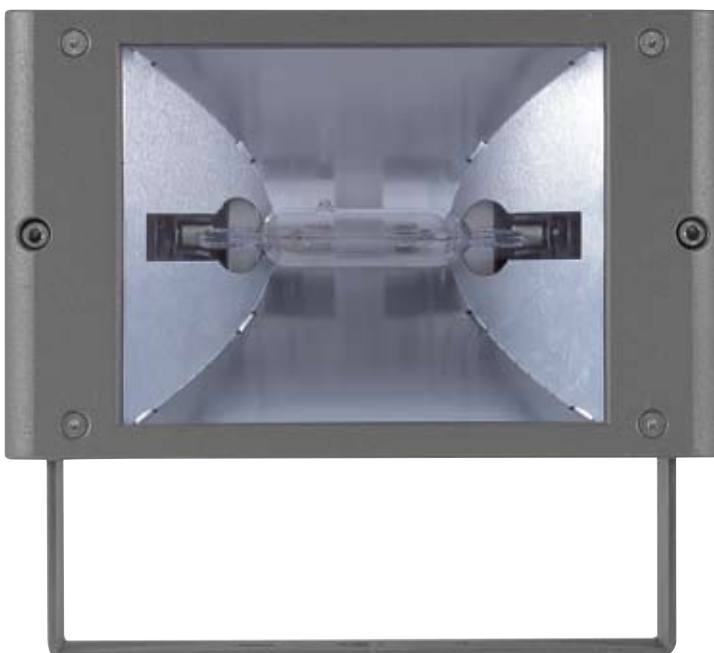

	HIT-CE (MT)	G12	70-150W
	HIT-DE (MD)	Rx7s	70-150W
	HST-DE (SD)	Rx7s	70-150W
AS/NZS 60598		 Class I Electrical	
6 Nm Impact resistant			
 IP65			

A robust compact discharge floodlight for architectural lighting, available in two sizes, with a choice in beam structures, and with a full range of accessories

- Rectangular compact projector with smooth edges and concealed stirrup, in die-cast aluminium
- Two body sizes
- All versions have integral gear
- Two available beam patterns, produced by precision reflector systems
- Aiming simplified by indicator on stirrup
- Choice of light sources: metal halide or high pressure sodium
- Wide selection of attachments, which can be superimposed one on the other to offer a variety of lighting effects
- Easy access to lamp, without removing attachments

Floodlight is fully adjustable on a short stirrup. Aiming simplified by indicator on stirrup, locked via central Ø8mm Allen screw. Easy access to lamp via two Allen screws. Lamp replacement possible without removing attachments. Cable gland for Ø7.5-13mm cable. Additional knockout provided for through wiring.

Specification

To specify state:
Rectangular, compact floodlight with concealed stirrup, in die-cast aluminium with asymmetric/symmetric/intensive optical system for 70W/150W HIT-CE/HIT-DE/HST-DE lamps. Sealed to IP65.
As Thorn Qba.