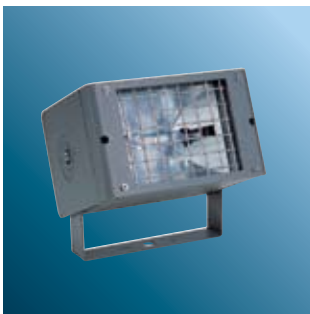

Ordering Guide Lamps to be ordered separately.

Description	Ilcos Code	Socket	Wt (kg)	Cat. No.	SAP Code
Size 1					
QBA INTENSIVE SYMMETRIC HIT-CE 70W	MT	G12	4.9	QBA1RINTHIT70.4	96012214
QBA ASYMMETRIC HIT-DE 70W	MD	RX7S	4.9	QBA1CAHITDE70.4	96012208
QBA DOUBLE ASYMMETRIC HPS-DE 70W	SD	RX7S	4.9	QBA1CDAHPSDE70.4	96012206
QBA ASYMMETRIC HPS-DE 70W	SD	RX7S	4.9	QBA1CAHPSDE70.4	96012204
QBA EXTENSIVE SYMMETRIC HIT-CE 70W	MT	G12	4.9	QBA1REXTHIT70.4	96012212
Size 2					
QBA DOUBLE ASYMMETRIC HIT-DE/HPS-DE 150W	MD/SD	RX7S	6.3	QBA2CDADE150.4	96012220
QBA ASYMMETRIC HIT-DE/HPS-DE 150W	MD/SD	RX7S	6.3	QBA2CADE150.4	96012222
QBA EXTENSIVE SYMMETRIC HIT-CE 150W	MT	G12	6.3	QBA2REXTHIT150.4	96012224
QBA INTENSIVE SYMMETRIC HIT-CE 150W	MT	G12	6.3	QBA2RINTHIT150.4	96012226
Attachments					
VISOR				QBAVIS	96012228
WIRE GUARD				QBAWG	96012229
BARN DOOR (SET OF 4)				QBABD	96012230
LOUVRE				QBALV	96012231
COLOUR FILTER, BLUE				QBAFILB	96012232
COLOUR FILTER, RED				QBAFILR	96012233
COLOUR FILTER, GREEN				QBAFILG	96012234
COLOUR FILTER, YELLOW				QBAFLY	96012235
SHORT STIRRUP FOR CLOSE WALL MOUNTING				QBAWB	96012236

*Note: Size 1 and 2 projectors have same size face, therefore attachments fit either version

Wire guard