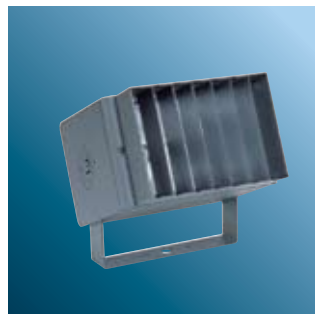

	HIT-CE (MT)	G12	70-150W
	HIT-DE (MD)	Rx7s	70-150W
	HST-DE (SD)	Rx7s	70-150W
AS/NZS 60598		 Class I Electrical	
6 Nm Impact resistant			
 IP65			

A robust compact discharge floodlight for architectural lighting, available in two sizes, with a choice in beam structures, and with a full range of accessories

- Rectangular compact projector with smooth edges and concealed stirrup, in die-cast aluminium
- Two body sizes
- All versions have integral gear
- Two available beam patterns, produced by precision reflector systems
- Aiming simplified by indicator on stirrup
- Choice of light sources: metal halide or high pressure sodium
- Wide selection of attachments, which can be superimposed one on the other to offer a variety of lighting effects
- Easy access to lamp, without removing attachments

Specification

To specify state:
Rectangular, compact floodlight with concealed stirrup, in die-cast aluminium with asymmetric/symmetric/intensive optical system for 70W/150W HIT-CE/HIT-DE/HST-DE lamps. Sealed to IP65.
As Thorn Qba.

*Note: Size 1 and 2 projectors have same size face, therefore attachments fit either version

Size 1

Size 2

Wire guard

Barn doors

Louvre

Red filter + visor