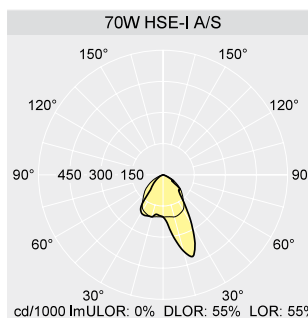

Ordering Guide

Description	Icos Code	Socket	Wt (kg)	Cat. No.	SAP Code
Sonpak LX 7					
SONPAK LX 70W 240V HSE-I/E27/220 A/S	SE/I	E27	3.40	OTX70	96232640
SONPAK LX 70W 240V HIT-DE/RX7S/730 A/S	MD	RX7S	3.40	OTXMH70	96232642
Attachments and Accessories					
SONPAK LX 70W LV	LOUVRE		1.00	OTX70L	96250690
SONPAK LX 70W VS	VISOR		1.00	OTX70V	96250691
SONPAK LX MA 76	SPIGOT		2.00	OTX76S	96250695