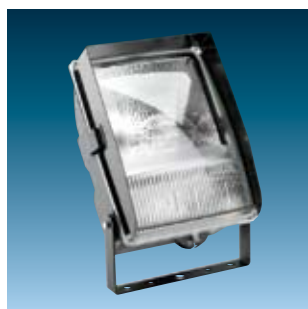

Sonpak LX 7

	HSE-I (SE)	E27	70W
	HIT-DE (DE)	RX7s	70W
AS/NZS 60598		Class I Electrical	
5 Nm Impact resistant		IP65	

A new range of easy to install performance floodlights supplied complete with lamp

- Asymmetric or symmetrical reflector
- Easy to install with drop down front glass and cable entry
- Tough, polypropylene body
- Vandal resistant construction with high impact clear polycarbonate visor
- Integral control gear
- Sealed to IP65

Materials/Finish

Body: polypropylene, black colour, reinforced with fibreglass and mineral loads.

Diffuser/lens : self-extinguishing polycarbonate.

Reflector: Hammered aluminium sheet P-AL 99,85% alloy 1060, polished, oxidized and anodised, suitable thickness.

Bracket: Steel finished in black (RAL 9005), can be fixed through M6 screws, supplied with graduated scale for floodlight aiming.

Louvre

Visor

Installation/Mounting

All products have one cable glanded entry for Ø9-11mm cable with 3 pole terminal blocks. LX7 stirrup fixed by single bolt through Ø16mm hole. Two additional Ø11mm fixing holes at 100mm centres, with a further two Ø13mm fixing holes at 180mm centres.

Specification

To specify state: Enclosed black polypropylene floodlight with polycarbonate visor, integral control gear, asymmetrical and symmetrical reflectors for 70W HIT and HSE-I lamps. Sealed to IP65.