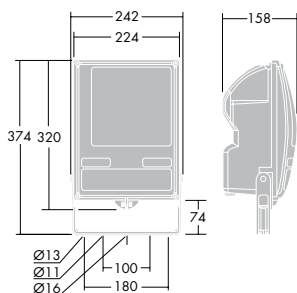

Ordering Guide

Description	Icos Code	Socket	Wt (kg)	Cat. No.	SAP Code
Sonpak LX 7					
SONPAK LX 70W 240V HSE-I/E27/220 A/S	SE/I	E27	3.40	OTX70	96232640
SONPAK LX 70W 240V HIT-DE/RX7S/730 A/S	MD	RX7S	3.40	OTXMH70	96232642
Attachments and Accessories					
SONPAK LX 70W LV	LOUVRE		1.00	OTX70L	96250690
SONPAK LX 70W VS	VISOR		1.00	OTX70V	96250691
SONPAK LX MA 76	SPIGOT		2.00	OTX76S	96250695