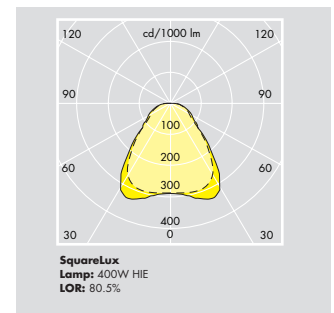

## SquareLux

A purpose designed enclosed luminaire for energy saving HID lamps at conventional ceiling heights

- Available in surface and recessed models
- Recessed models have a fixed flange trim and are suitable for flush recessing in plaster board ceilings, metal canopies etc.
- Suitable for open area industrial situations, under canopies, sheltered walkways, clean rooms, food preparation and handling applications
- Minimum body holes and gasketed lens frame which restricts the entry on dust
- T lens - a peaked triangular profiled dished refractive framed lens
- T-bar option available to special order

Surface