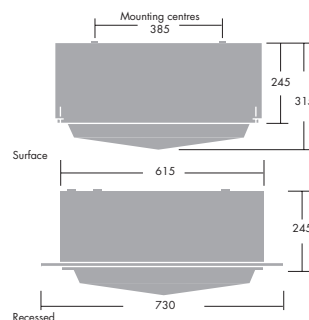

## SquareLux

A purpose designed enclosed luminaire for energy saving HID lamps at conventional ceiling heights

- Available in surface and recessed models
- Recessed models have a fixed flange trim and are suitable for flush recessing in plaster board ceilings, metal canopies etc.
- Suitable for open area industrial situations, under canopies, sheltered walkways, clean rooms, food preparation and handling applications
- Minimum body holes and gasketed lens frame which restricts the entry on dust
- T lens - a peaked triangular profiled dished refractive framed lens
- T-bar option available to special order

Surface