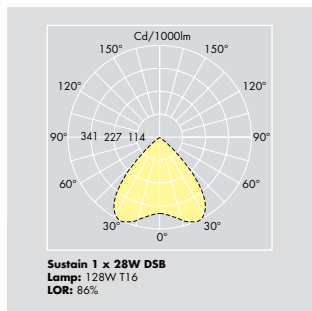

SusTain T5 **NEW**

Available Summer 2008

T16 (FDH)	G5	14 - 28W
AS/NZS60598	Class I Electrical	

A range of highest performance T5 (T16) fluorescent luminaires, which allows for BCA compliant fit-outs and therefore most energy efficient solutions

Airhandling option (on special request)

Materials/Finish

Body: white painted steel.
Louvres: Mirrorbrite (MIRO4) and Satinbrite (MIRO5) high performance aluminium.

Installation/Mounting

Lay in for exposed grids 15mm and 24mm or concealed fix with brackets (plasterframe might be required). Flex and plug provided.

Dimensions

Module size (mm)	a	b	h
1200X300	296	1196	60
1200X400	396	1196	60
1200X600	596	1196	60
600X300	296	596	60
600X600	596	596	60

Ordering Guide

Supplied complete with lamps (840) and F&P.

Description	Ilcos Code	Socket	Wt (Kg)	SAP Code
Mirrorbrite Louvre				
HF versions				
SUSTAIN 1X28W T16 HF DMB 1200X300 I1840	FD	G5	4	96058923
SUSTAIN 1X28W T16 HF DMB 1200X400 I1840	FD	G5	4.2	96058924
SUSTAIN 1X28W T16 HF DMB 1200X600 I1840	FD	G5	4.4	96058925
SUSTAIN 1X14W T16 HF DMB 600X300 I1840	FD	G5	3.5	96058926
SUSTAIN 3X14W T16 HF DMB 600X600 I1840	FD	G5	3.8	96058927
Dali versions				
SUSTAIN 1X28W T16 HFX DMB 1200X300 I1840	FD	G5	4	96058928
Satinbrite Louvre				
HF versions				
SUSTAIN 1X28W T16 HF DSB 1200X300 I1840	FD	G5	4	96058929
SUSTAIN 1X28W T16 HF DSB 1200X400 I1840	FD	G5	4.2	96058930
SUSTAIN 1X28W T16 HF DSB 1200X600 I1840	FD	G5	4.4	96058931
SUSTAIN 1X14W T16 HF DSB 600X300 I1840	FD	G5	3.5	96058932
SUSTAIN 3X14W T16 HF DSB 600X600 I1840	FD	G5	3.8	96058933
Dali Versions				
SUSTAIN 1X28W T16 HFX DSB 1200X300 I1840	FD	G5	4	96058934