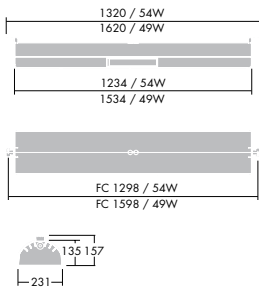

Materials/Finish

Body: white powder painted galvanised steel.
Wire guard: galvanised steel.
Reflector: high quality Miro aluminium. Halogen free internal leads.

Installation/Mounting

Surface mounted or mounted on catenary pipe/wire. Mounting brackets included which allow tilting up to 50 degrees even when wire suspended. The centre of gravity is positioned directly below the fastening point.

For catenary suspension either wire fastenings or pipe clamps should be ordered. The wire guard and optional louvre are hinged for ease of maintenance.

Electrical connection:

Central wiring box version with patented built-in junction box (cutting installation time in half) has side access hatch to allow electrical termination without opening the fitting. Two 3x2.5mm² terminal blocks allow wiring through end-caps or through the top of the fitting. 23mm grommets supplied, accepting 10 to 14mm cable.

Specification

To specify state: Sports hall luminaire for 49W or 54W T16 lamps, for surface or suspended mounting with brackets included which allow tilting up to 50 degrees without rotational torque.

As Thorn Titus Sport.

Ordering Guide

Lamps to be ordered separately.

Description	Ilcos Code	Socket	Wt (kg)	Cat. No.	SAP Code
Luminaires					
TITUS SPORT 2X49W	FDH	G5	7.80	TITUSS249	96008788
TITUS SPORT 2X54W	FDH	G5	6.80	TITUSS254	96008789
TITUS SPORT 4X49W	FDH	G5	8.20	TITUSS449	96008792
TITUS SPORT 4X54W	FDH	G5	7.20	TITUSS454	96008793
Mechanical Attach. & Accs.					
7198 TUBE BRACKET			0.40	TITUSPCF	96010221
WIRE SUSPENSION CLIP KIT TYPE 2			0.07	TITUSCWF	96010220
TITUS GRILLE 28W/54W			0.00	TITUSWG54	96010228
TITUS GRILLE 35W/49W			0.00	TITUSWG49	96010229
TITUS BRACKETS			0.14	TITUSAMB	96010232
Lighting Attach. & Accs.					
TITUS LOUVRE 54W PSB			0.85	TITUSLT254	96010222
TITUS LOUVRE 49W PSB			0.94	TITUSLT249	96010223
TITUS LOUVRE 54W DSB			0.00	TITUSLB254	96010224
TITUS LOUVRE 49W DSB			0.00	TITUSLB249	96010225