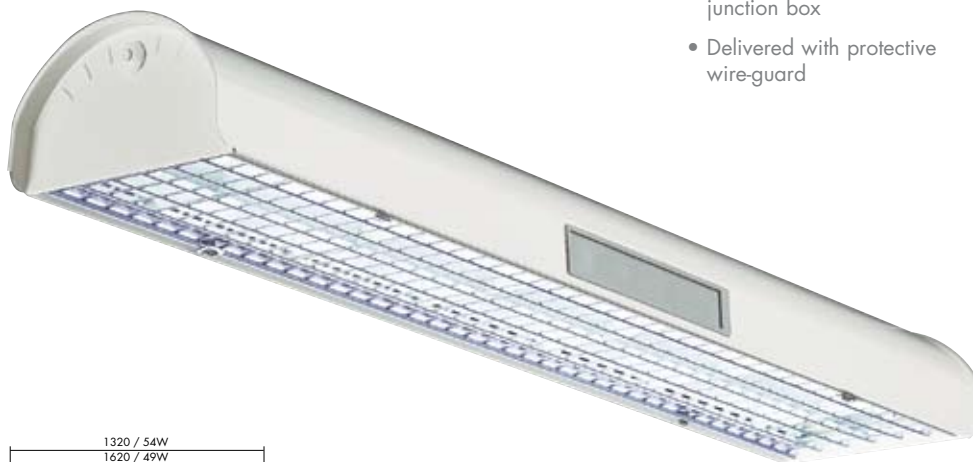

Titus Sport

T16 (FDH)	G5	49-54W
AS/NZS 60598		
IP23		

A dedicated sports hall T5 luminaire with robust construction and excellent lighting performance

- For sports facilities with ceiling heights of 4m and higher
- The optimal height of 7m (tennis) can be obtained by suspension mounting
- Separate circuits on 3 and 4 lamp versions (1+2 or 2+2)
- Mounting bracket allows stepless tilting up to 50° even when suspended, without rotational torque
- Easy installation and maintenance with built-in junction box
- Delivered with protective wire-guard

Materials/Finish

Body: white powder painted galvanised steel.
Wire guard: galvanised steel.
Reflector: high quality Miro aluminium. Halogen free internal leads.

Installation/Mounting

Surface mounted or mounted on catenary pipe/wire. Mounting brackets included which allow tilting up to 50 degrees even when wire suspended. The centre of gravity is positioned directly below the fastening point.

For catenary suspension either wire fastenings or pipe clamps should be ordered. The wire guard and optional louvre are hinged for ease of maintenance.

Electrical connection:

Central wiring box version with patented built-in junction box (cutting installation time in half) has side access hatch to allow electrical termination without opening the fitting. Two 3x2.5mm² terminal blocks allow wiring through end-caps or through the top of the fitting. 23mm grommets supplied, accepting 10 to 14mm cable.

Specification

To specify state: Sports hall luminaire for 49W or 54W T16 lamps, for surface or suspended mounting with brackets included which allow tilting up to 50 degrees without rotational torque.

As Thorn Titus Sport.