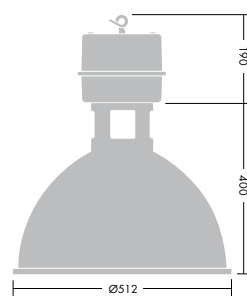

Treo M/L/R Highbay NEW

 HIE (ME)	E40	250-400W
AS/NZS 60598	 Class I Electrical	
IP23		

A functional MH highbay luminaire suitable for a wide range of indoor mounting situations

- Integral HPF control gear
- Super imposed 3 wire ignitor
- 100 degree metal can auto disconnect capacitor for added protection
- Three reflector options; Medium, Large or Prismatic refractor
- Die-cast aluminium gear box
- 1.5m flex and 3 pin plug
- Available in 250W or 400W HIE
- To be used with HIE double jacketed lamps

Treo L

Treo R

Treo M

Treo L

Treo R

Materials/Finish

Housing: die cast aluminium, painted dark grey
 Reflector: aluminium (Treo M/L) or acrylic prismatic (Treo R)
 Suspension ring: steel
 Lens: glass (Treo L) or acrylic (Treo R)

Installation/Mounting

Suitable for suspension mounting heights of above 6 metres with suspension ring (chain required, not included). Pre-wired 1.5m flex and 3 pin plug. Reflectors twist lock and screwed in place by 3 screws.

Specification

To specify state:
 High bay suspended luminaire suitable for 250/400W HIE lamps, with integral HPF control gear and 100 degree metal can auto disconnect capacitor.
 As Thorn Treo M/L/R Highbay.