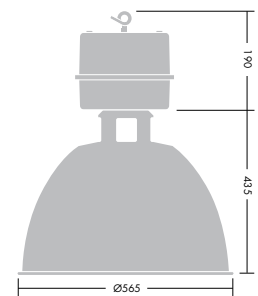

Treo M/L/R Highbay NEW

 HIE (ME)	E40	250-400W
AS/NZS 60598	 Class I Electrical	
IP23		

A functional MH highbay luminaire suitable for a wide range of indoor mounting situations

- Integral HPF control gear
- Super imposed 3 wire ignitor
- 100 degree metal can auto disconnect capacitor for added protection
- Three reflector options; Medium, Large or Prismatic refractor
- Die-cast aluminium gear box
- 1.5m flex and 3 pin plug
- Available in 250W or 400W HIE
- To be used with HIE double jacketed lamps

Treo L

Treo R

Treo M

Treo L

Treo R

Materials/Finish

Housing: die cast aluminium, painted dark grey
 Reflector: aluminium (Treo M/L) or acrylic prismatic (Treo R)
 Suspension ring: steel
 Lens: glass (Treo L) or acrylic (Treo R)

Installation/Mounting

Suitable for suspension mounting heights of above 6 metres with suspension ring (chain required, not included). Pre-wired 1.5m flex and 3 pin plug. Reflectors twist lock and screwed in place by 3 screws.

Specification

To specify state:
 High bay suspended luminaire suitable for 250/400W HIE lamps, with integral HPF control gear and 100 degree metal can auto disconnect capacitor.
 As Thorn Treo M/L/R Highbay.