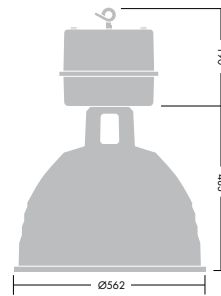

Treo M/L/R Highbay NEW

 HIE (ME)	E40	250-400W
AS/NZS 60598	 Class I Electrical	
IP23		

A functional MH highbay luminaire suitable for a wide range of indoor mounting situations

- Integral HPF control gear
- Super imposed 3 wire ignitor
- 100 degree metal can auto disconnect capacitor for added protection
- Three reflector options; Medium, Large or Prismatic refractor
- Die-cast aluminium gear box
- 1.5m flex and 3 pin plug
- Available in 250W or 400W HIE
- To be used with HIE double jacketed lamps

Treo L

Treo R

Treo M

Treo L

Treo R

Materials/Finish

Housing: die cast aluminium, painted dark grey
 Reflector: aluminium (Treo M/L) or acrylic prismatic (Treo R)
 Suspension ring: steel
 Lens: glass (Treo L) or acrylic (Treo R)

Installation/Mounting

Suitable for suspension mounting heights of above 6 metres with suspension ring (chain required, not included). Pre-wired 1.5m flex and 3 pin plug. Reflectors twist lock and screwed in place by 3 screws.

Specification

To specify state:
 High bay suspended luminaire suitable for 250/400W HIE lamps, with integral HPF control gear and 100 degree metal can auto disconnect capacitor.
 As Thorn Treo M/L/R Highbay.