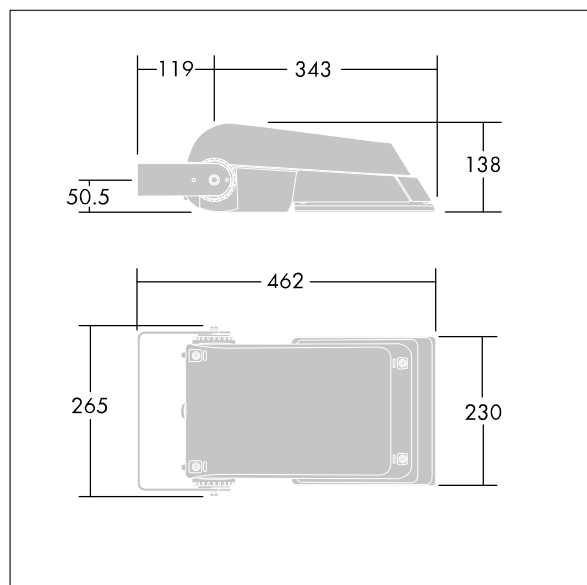

Areaflood Pro

96644742 AFP S 24L50-740 A/S6 HFX CL2

THORN

IP66 IK08  

Areaflood Pro

A compact, lightweight, general purpose LED area floodlight. With small body, driving 24 LEDs at 500mA with asymmetrical 60° light distribution. IP66, IK08, Class II electrical. Body: die-cast aluminium, Light grey 150 sanded textured (close to RAL9006). Enclosure: 4mm thick toughened glass. Reversible mounting stirrup supplied, optional spigot adaptors available separately for post top mounting. Complete with 4000K LED.

Dimensions: 462 x 265 x 139 mm

Total power: 38 W

Luminaire luminous flux: 4774 lm

Luminaire efficacy: 126 lm/W

Weight: 6.2 kg

Scx: 0.05 m²

TLG_AFLP_F_SMALLPDB.jpg

TLG_AFLP_M_SML.wmf