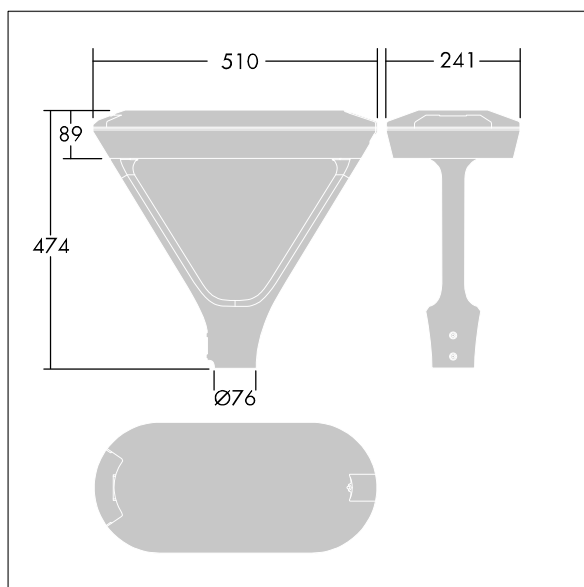

Urba Deco

THORN

96272927 UD 24L50-730 SC-S CL CL2 6M MTP60-T

| | | | | |
|------|------|---|-------------------|--|
| IP66 | IK10 |  | T _a 25 | |
|------|------|---|-------------------|--|

Urba Deco

A smart, sophisticated architectural urban lantern with 24 LEDs driven at 500mA and a Street & Comfort optic. Electronic, fixed output control gear. Class II electrical, IP66, IK10. Canopy and base: die-cast aluminium (AS9U3, LM24 equivalent, EN AC-46000) textured black (close to RAL9005). Enclosure: 6mm thick clear glass. Arms: die-cast aluminium textured black (close to RAL9005) covered with a shield in plastic ASA. Pre-wired with 6m cable. Post top mounting to Ø60mm column, luminaire perpendicular to the road. Equipped with power reduction circuit, effective 3 hours before and 5 hours after a calculated midnight. It can be deactivated at installation with an easily accessible internal switch. DALI controllable with additional signal cables. Complete with 3000K LED.

Dimensions: 510 x 241 x 474 mm

Total power: 38 W

Luminaire luminous flux: 3998 lm

Luminaire efficacy: 105 lm/W

Weight: 7.5 kg

Scx: 0.049 m²

TLG_URBD_F_MTPPDB.jpg

TLG_URBD_M_MTP.wmf