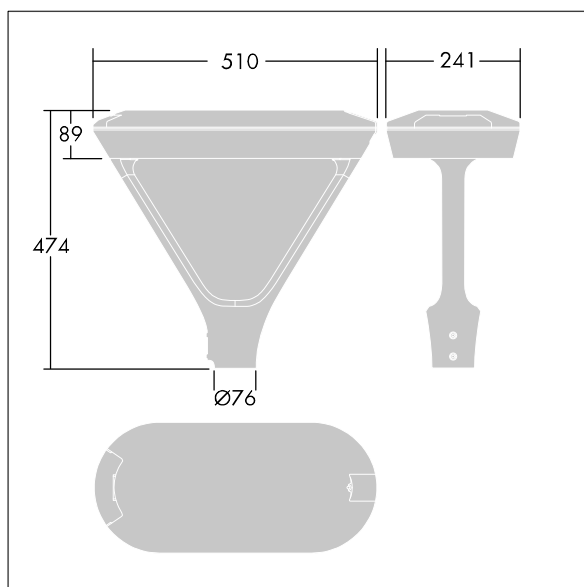

Urba Deco

THORN

96272927 UD 24L50-730 SC-S CL CL2 6M MTP60-T

IP66	IK10		T _a 25	
------	------	---	-------------------	--

Urba Deco

A smart, sophisticated architectural urban lantern with 24 LEDs driven at 500mA and a Street & Comfort optic. Electronic, fixed output control gear. Class II electrical, IP66, IK10. Canopy and base: die-cast aluminium (AS9U3, LM24 equivalent, EN AC-46000) textured black (close to RAL9005). Enclosure: 6mm thick clear glass. Arms: die-cast aluminium textured black (close to RAL9005) covered with a shield in plastic ASA. Pre-wired with 6m cable. Post top mounting to Ø60mm column, luminaire perpendicular to the road. Equipped with power reduction circuit, effective 3 hours before and 5 hours after a calculated midnight. It can be deactivated at installation with an easily accessible internal switch. DALI controllable with additional signal cables. Complete with 3000K LED.

Dimensions: 510 x 241 x 474 mm
Total power: 38 W
Luminaire luminous flux: 3998 lm
Luminaire efficacy: 105 lm/W
Weight: 7.5 kg
Scx: 0.049 m²

TLG_URBD_F_MTPPDB.jpg

TLG_URBD_M_MTP.wmf

All values marked with an * are rated values. Thorn uses tried and tested components from leading suppliers, however there may be isolated instances of technology-related failures of individual LEDs during the rated product lifetime. International standards set the tolerance in initial flux and connected load at ±10%. Colour temperature is subject to a tolerance of up to +/-150 Kelvin from the nominal value. Unless stated otherwise, the values apply to an ambient temperature of 25°C.