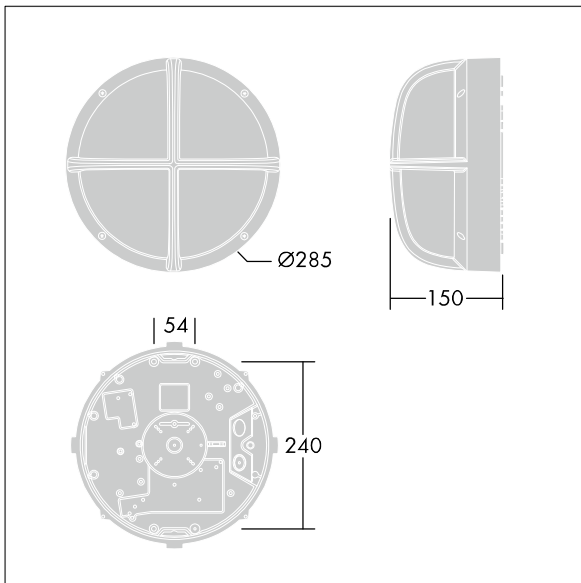

EyeKon

96206348 EYE VS 1X26W TC-TEL HF OP S BL

IP65	IK10			960 °C	T _a -15 +35
------	------	---	---	--------	---------------------------

EyeKon

Round, vandal resistant bulkhead luminaire for 1x26W TC-TEL lamp(s) with electronic - fixed output ballast. Class I electrical, IP65, IK10. Body, small size, in die-cast aluminium (LM6), powder coated black. Diffuser in opal polycarbonate. With die-cast aluminium visor feature. To be wall or ceiling mounted, electrical connection via 3 x 2 x 2. 5mm² terminal block. Lamps to be ordered separately.

Dimensions: Ø285 x 150 mm

Total power: 27 W

Weight: 2 kg

TLG_EYKN_F_SMVSBLKOP.jpg

TLG_EYKN_M_SML.wmf

EyeKon

96206348 EYE VS 1X26W TC-TEL HF OP S BL

THORN