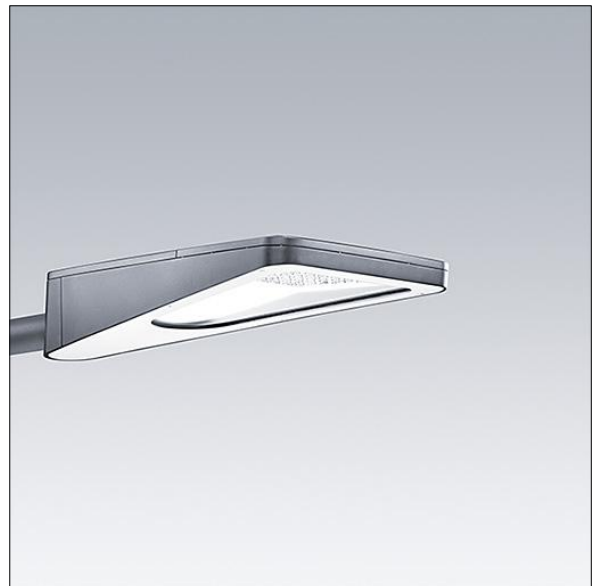

96269544 URBA S 24L35 WR ANT BP CL2 MLE L730

IP66	IK09		
------	------	---	---

Urba

A small size LED urban street lighting lantern with 24 LEDs driven at 350mA with Wide Road optic. Electronic, fixed output control gear. Class II electrical, IP66, IK09. Body: die-cast aluminium, textured dark grey. Cover: tempered flat glass. Side entry mounting to Ø60mm spigot with adjustable tilt angles of 0°, -5°, -10°. Complete with 3000K LED.

Dimensions: 1065 x 400 x 176 mm

Total power: 28 W

Weight: 10.5 kg

Scx: m²

TLG_URBA_F_SMLEGYPDB.jpg

TLG_URBA_M_LD1S.wmf

All values marked with an * are rated values. Thorn uses tried and tested components from leading suppliers, however there may be isolated instances of technology-related failures of individual LEDs during the rated product lifetime. International standards set the tolerance in initial flux and connected load at $\pm 10\%$. Colour temperature is subject to a tolerance of up to ± 150 Kelvin from the nominal value. Unless stated otherwise, the values apply to an ambient temperature of 25°C.

In most products the failure of one LED point causes no functional impairment to the lighting performance of the luminaire and is therefore no reason for complaint. Unless otherwise stated all Thorn LED products are suitable for unrestricted use (rated RG0 or RG1) with regard photobiological blue light safety (IEC/EN60598-1).