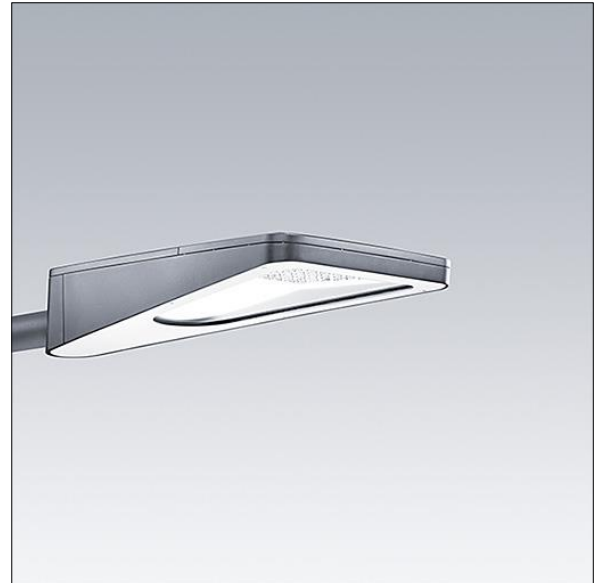

### Urba

A small size LED urban street lighting lantern with 24 LEDs driven at 350mA with Wide Road optic. Electronic, fixed output control gear. Class II electrical, IP66, IK09. Body: die-cast aluminium, textured dark grey. Cover: tempered flat glass. Side entry mounting to Ø60mm spigot with adjustable tilt angles of 0°, -5°, -10°. Complete with 3000K LED.

Dimensions: 1065 x 400 x 176 mm

Total power: 28 W

Weight: 10.5 kg

Scx: m<sup>2</sup>

TLG\_URBA\_F\_SMLEGYPDB.jpg

TLG\_URBA\_M\_LD1S.wmf

All values marked with an \* are rated values. Thorn uses tried and tested components from leading suppliers, however there may be isolated instances of technology-related failures of individual LEDs during the rated product lifetime. International standards set the tolerance in initial flux and connected load at  $\pm 10\%$ . Colour temperature is subject to a tolerance of up to  $\pm 150$  Kelvin from the nominal value. Unless stated otherwise, the values apply to an ambient temperature of 25°C.