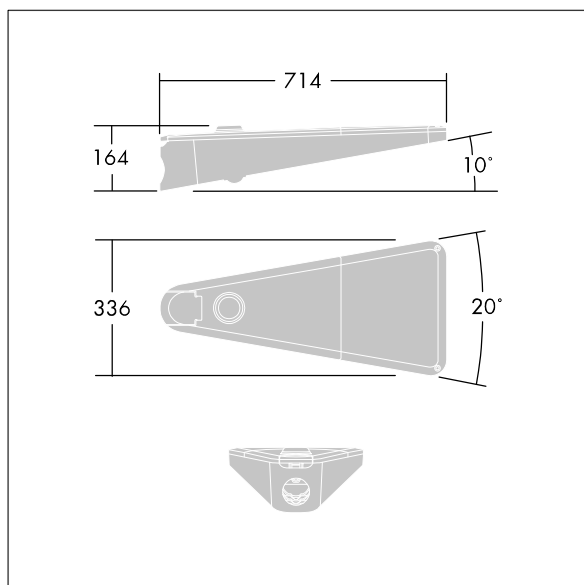

96269544 URBA S 24L35 WR ANT BP CL2 MLE L730

IP66	IK09		
------	------	---	---

Urba

A small size LED urban street lighting lantern with 24 LEDs driven at 350mA with Wide Road optic. Electronic, fixed output control gear. Class II electrical, IP66, IK09. Body: die-cast aluminium, textured dark grey. Cover: tempered flat glass. Side entry mounting to Ø60mm spigot with adjustable tilt angles of 0°, -5°, -10°. Complete with 3000K LED.

Dimensions: 1065 x 400 x 176 mm

Total power: 28 W

Weight: 10.5 kg

Scx: m²

TLG_URBA_F_SMLEGYPDB.jpg

TLG_URBA_M_LD1S.wmf

All values marked with an * are rated values. Thorn uses tried and tested components from leading suppliers, however there may be isolated instances of technology-related failures of individual LEDs during the rated product lifetime. International standards set the tolerance in initial flux and connected load at $\pm 10\%$. Colour temperature is subject to a tolerance of up to ± 150 Kelvin from the nominal value. Unless stated otherwise, the values apply to an ambient temperature of 25°C.