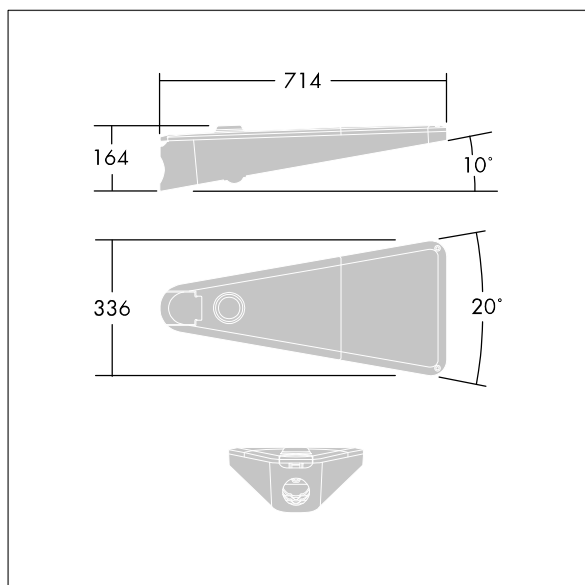

### Urba

A small size LED urban street lighting lantern with 24 LEDs driven at 350mA with Wide Road optic. Electronic, fixed output control gear. Class II electrical, IP66, IK09. Body: die-cast aluminium, textured dark grey. Cover: tempered flat glass. Side entry mounting to Ø60mm spigot with adjustable tilt angles of 0°, -5°, -10°. Complete with 3000K LED.

Dimensions: 1065 x 400 x 176 mm

Total power: 28 W

Weight: 10.5 kg

Scx: m<sup>2</sup>

TLG\_URBA\_F\_SMLEGYPDB.jpg

TLG\_URBA\_M\_LD1S.wmf

All values marked with an \* are rated values. Thorn uses tried and tested components from leading suppliers, however there may be isolated instances of technology-related failures of individual LEDs during the rated product lifetime. International standards set the tolerance in initial flux and connected load at  $\pm 10\%$ . Colour temperature is subject to a tolerance of up to  $\pm 150$  Kelvin from the nominal value. Unless stated otherwise, the values apply to an ambient temperature of 25°C.