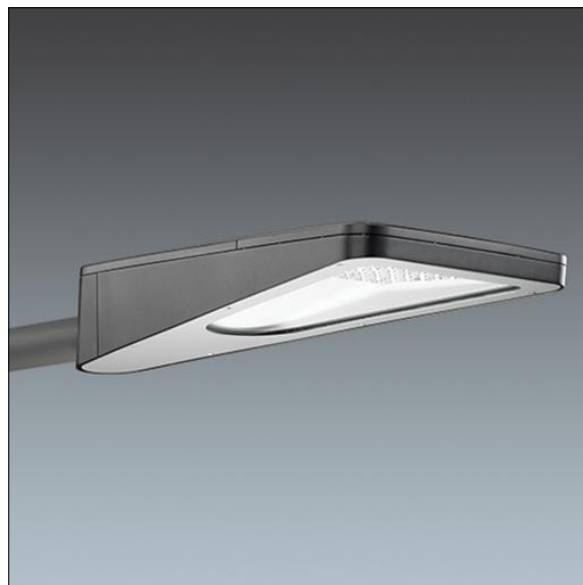

### Urba

A small size LED urban street lighting lantern with 24 LEDs driven at 350mA with Wide Road optic. Electronic, fixed output control gear. Class II electrical, IP66, IK09. Body: die-cast aluminium, textured dark grey. Cover: tempered flat glass. Side entry mounting to Ø60mm spigot with adjustable tilt angles of 0°, -5°, -10°. Complete with 3000K LED.

Dimensions: 1065 x 400 x 176 mm

Total power: 28 W

Weight: 10.5 kg

Scx: m<sup>2</sup>

TLG\_URBA\_F\_SMLEGYPDB.jpg

TLG\_URBA\_M\_LD1S.wmf

All values marked with an \* are rated values. Thorn uses tried and tested components from leading suppliers, however there may be isolated instances of technology-related failures of individual LEDs during the rated product lifetime. International standards set the tolerance in initial flux and connected load at  $\pm 10\%$ . Colour temperature is subject to a tolerance of up to  $\pm 150$  Kelvin from the nominal value. Unless stated otherwise, the values apply to an ambient temperature of 25°C.