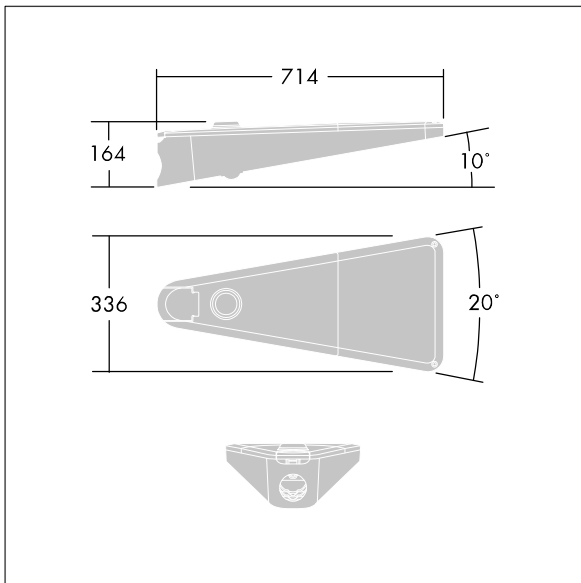

### Urba

A small size LED urban street lighting lantern with 24 LEDs driven at 350mA with Wide Road optic. Electronic, fixed output control gear. Class II electrical, IP66, IK09. Body: die-cast aluminium, textured dark grey. Cover: tempered flat glass. Side entry mounting to Ø60mm spigot with adjustable tilt angles of 0°, -5°, -10°. Complete with 3000K LED.

Dimensions: 1065 x 400 x 176 mm

Total power: 28 W

Weight: 10.5 kg

Scx: m<sup>2</sup>

TLG\_URBA\_F\_SMLEGYPDB.jpg

TLG\_URBA\_M\_LD1S.wmf

All values marked with an \* are rated values. Thorn uses tried and tested components from leading suppliers, however there may be isolated instances of technology-related failures of individual LEDs during the rated product lifetime. International standards set the tolerance in initial flux and connected load at  $\pm 10\%$ . Colour temperature is subject to a tolerance of up to  $\pm 150$  Kelvin from the nominal value. Unless stated otherwise, the values apply to an ambient temperature of 25°C.