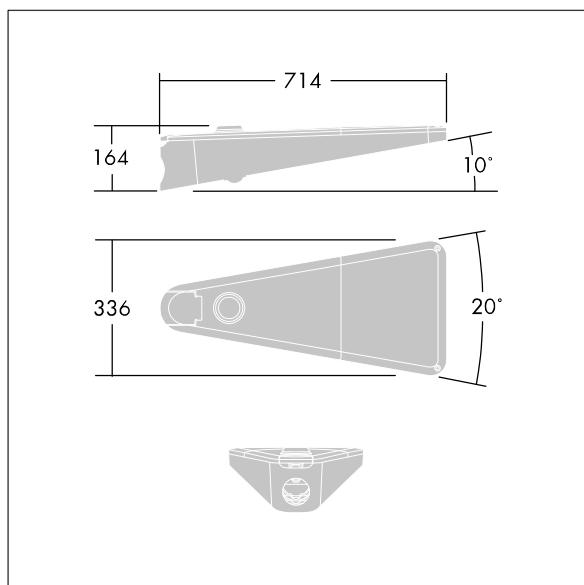

96269563 URBA S 36L35 WSC ANT BP CL2 MLE L730

IP66	IK09		
------	------	---	---

Urba

A small size LED urban street lighting lantern with 36 LEDs driven at 350mA with Wide Street & Comfort optic. Electronic, fixed output control gear. Class II electrical, IP66, IK09. Body: die-cast aluminium, textured dark grey. Cover: tempered flat glass. Side entry mounting to Ø60mm spigot with adjustable tilt angles of 0°, -5°, -10°. Complete with 3000K LED.

Dimensions: 1065 x 400 x 176 mm

Total power: 39 W

Weight: 10.5 kg

Scx: m²

TLG_URBA_F_SMLEGYPDB.jpg

TLG_URBA_M_LD1S.wmf

All values marked with an * are rated values. Thorn uses tried and tested components from leading suppliers, however there may be isolated instances of technology-related failures of individual LEDs during the rated product lifetime. International standards set the tolerance in initial flux and connected load at ±10%. Colour temperature is subject to a tolerance of up to +/-150 Kelvin from the nominal value. Unless stated otherwise, the values apply to an ambient temperature of 25°C.