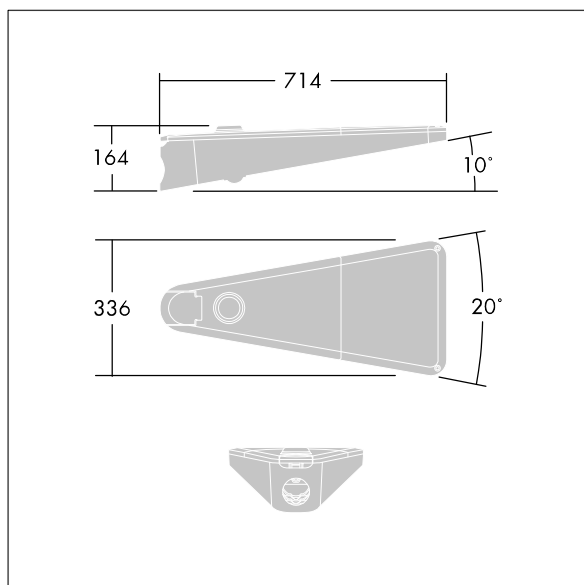

96269563 URBA S 36L35 WSC ANT BP CL2 MLE L730

IP66	IK09		
------	------	---	---

Urba

A small size LED urban street lighting lantern with 36 LEDs driven at 350mA with Wide Street & Comfort optic. Electronic, fixed output control gear. Class II electrical, IP66, IK09. Body: die-cast aluminium, textured dark grey. Cover: tempered flat glass. Side entry mounting to Ø60mm spigot with adjustable tilt angles of 0°, -5°, -10°. Complete with 3000K LED.

Dimensions: 1065 x 400 x 176 mm

Total power: 39 W

Weight: 10.5 kg

Scx: m²

TLG_URBA_F_SMLEGYPDB.jpg

TLG_URBA_M_LD1S.wmf

All values marked with an * are rated values. Thorn uses tried and tested components from leading suppliers, however there may be isolated instances of technology-related failures of individual LEDs during the rated product lifetime. International standards set the tolerance in initial flux and connected load at $\pm 10\%$. Colour temperature is subject to a tolerance of up to ± 150 Kelvin from the nominal value. Unless stated otherwise, the values apply to an ambient temperature of 25°C.