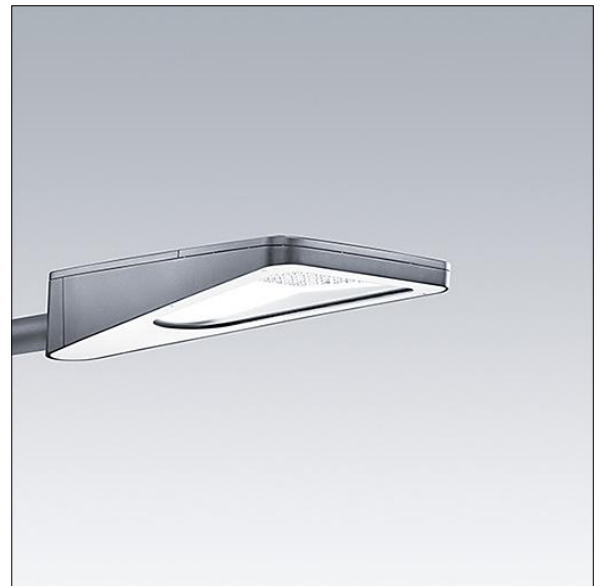

96269563 URBA S 36L35 WSC ANT BP CL2 MLE L730

IP66	IK09		
------	------	---	---

Urba

A small size LED urban street lighting lantern with 36 LEDs driven at 350mA with Wide Street & Comfort optic. Electronic, fixed output control gear. Class II electrical, IP66, IK09. Body: die-cast aluminium, textured dark grey. Cover: tempered flat glass. Side entry mounting to Ø60mm spigot with adjustable tilt angles of 0°, -5°, -10°. Complete with 3000K LED.

Dimensions: 1065 x 400 x 176 mm

Total power: 39 W

Weight: 10.5 kg

Scx: m²

TLG_URBA_F_SMLEGYPDB.jpg

TLG_URBA_M_LD1S.wmf

All values marked with an * are rated values. Thorn uses tried and tested components from leading suppliers, however there may be isolated instances of technology-related failures of individual LEDs during the rated product lifetime. International standards set the tolerance in initial flux and connected load at $\pm 10\%$. Colour temperature is subject to a tolerance of up to ± 150 Kelvin from the nominal value. Unless stated otherwise, the values apply to an ambient temperature of 25°C.

In most products the failure of one LED point causes no functional impairment to the lighting performance of the luminaire and is therefore no reason for complaint. Unless otherwise stated all Thorn LED products are suitable for unrestricted use (rated RG0 or RG1) with regard photobiological blue light safety (IEC/EN60598-1).