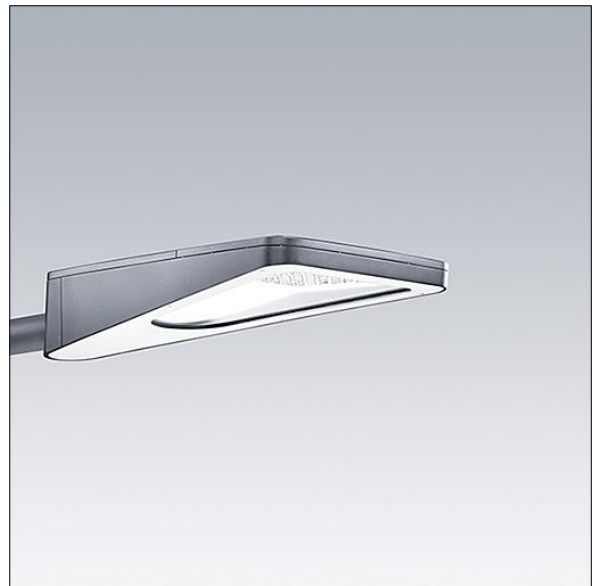

96269563 URBA S 36L35 WSC ANT BP CL2 MLE L730

IP66	IK09		
------	------	---	---

Urba

A small size LED urban street lighting lantern with 36 LEDs driven at 350mA with Wide Street & Comfort optic. Electronic, fixed output control gear. Class II electrical, IP66, IK09. Body: die-cast aluminium, textured dark grey. Cover: tempered flat glass. Side entry mounting to Ø60mm spigot with adjustable tilt angles of 0°, -5°, -10°. Complete with 3000K LED.

Dimensions: 1065 x 400 x 176 mm

Total power: 39 W

Weight: 10.5 kg

Scx: m²

TLG_URBA_F_SMLEGYPDB.jpg

TLG_URBA_M_LD1S.wmf

All values marked with an * are rated values. Thorn uses tried and tested components from leading suppliers, however there may be isolated instances of technology-related failures of individual LEDs during the rated product lifetime. International standards set the tolerance in initial flux and connected load at ±10%. Colour temperature is subject to a tolerance of up to +/-150 Kelvin from the nominal value. Unless stated otherwise, the values apply to an ambient temperature of 25°C.

In most products the failure of one LED point causes no functional impairment to the lighting performance of the luminaire and is therefore no reason for complaint. Unless otherwise stated all Thorn LED products are suitable for unrestricted use (rated RG0 or RG1) with regard photobiological blue light safety (IEC/EN60598-1).