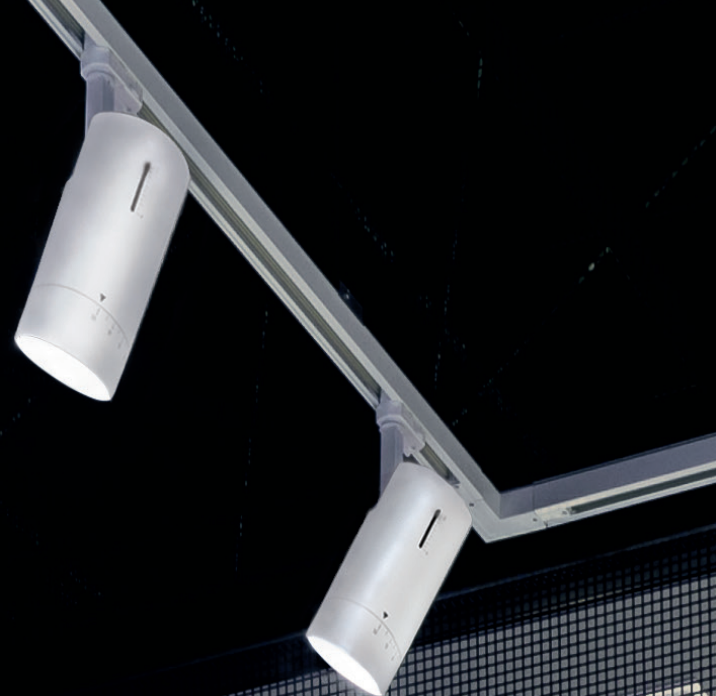

EASY, FLEXIBLE LIGHTING DESIGN

The Sirio spotlight is easy to understand and specify with clear product options. Intelligent characteristics in key areas such as optics, control and flexibility.

Zoom Function

The innovative zoom functions allows the Sirio spot to be adjusted from a spot distribution to a wide flood distribution by simply rotating the front bezel. The front bezel is numerically labeled to ensure accuracy and consistency.

Zoom Optic Range

Dynamic optic range to suit your store concepts

Change Your
Color

FERRI

SIRIO SPOT

Architecturally pleasing luminaire mixes modern minimalistic design and functionality

On-Board Dimming

On-boarding dimming function that is perfect for refurbishments or mixing of outputs, without the need of additional control systems. On-board adjustment switch allows to dim to 10%. Sirio Spot will plug directly into most universal tracks.

Fitted with all the same features the surface mounted Sirio adds a different design element to meet customers needs. In addition to the Sirio Spot being compatible to the Zumtobel Track another feature includes the single Point outlet.