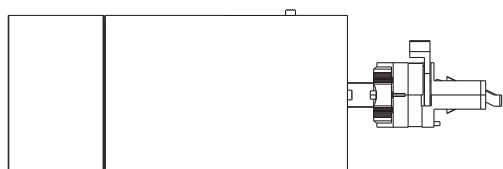

ORDERING GUIDE

T_a-20
+40

Sirio Spot LED	WT (kg)	Order Number
SIRIO SPOT LED2000-930-55 MT3 DIM ZM WH	0.95	96651966
SIRIO SPOT LED2000-930-55 MT3 DIM ZM BK	0.95	96651967
SIRIO SPOT LED2000-930-55 STD DIM ZM WH	0.95	96651968
SIRIO SPOT LED2000-930-55 STD DIM ZM BK	0.95	96651969
Accessories		
CEILING MT3 POINT ADAPTOR MSF WH	0.2	96652182
CEILING MT3 POINT ADAPTOR MSF BK	0.2	96652183
RECESSING BOX FOR CEILING ADAPTOR WH	0.2	96652184
RECESSING BOX FOR CEILING ADAPTOR BK	0.2	96652185

DIMENSIONS