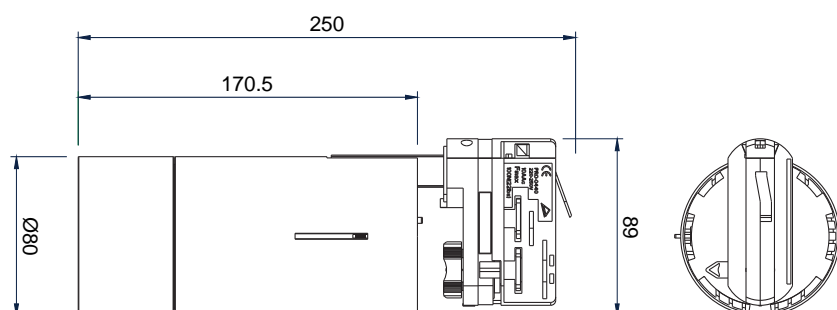

ORDERING GUIDE

T_a-20
+40

Sirio Spot LED	WT (kg)	Order Number
SIRIO SPOT LED2000-930-55 MT3 DIM ZM WH	0.95	96651966
SIRIO SPOT LED2000-930-55 MT3 DIM ZM BK	0.95	96651967
SIRIO SPOT LED2000-930-55 STD DIM ZM WH	0.95	96651968
SIRIO SPOT LED2000-930-55 STD DIM ZM BK	0.95	96651969
Accessories		
CEILING MT3 POINT ADAPTOR MSF WH	0.2	96652182
CEILING MT3 POINT ADAPTOR MSF BK	0.2	96652183
RECESSING BOX FOR CEILING ADAPTOR WH	0.2	96652184
RECESSING BOX FOR CEILING ADAPTOR BK	0.2	96652185

DIMENSIONS

5 YEAR
GUARANTEE