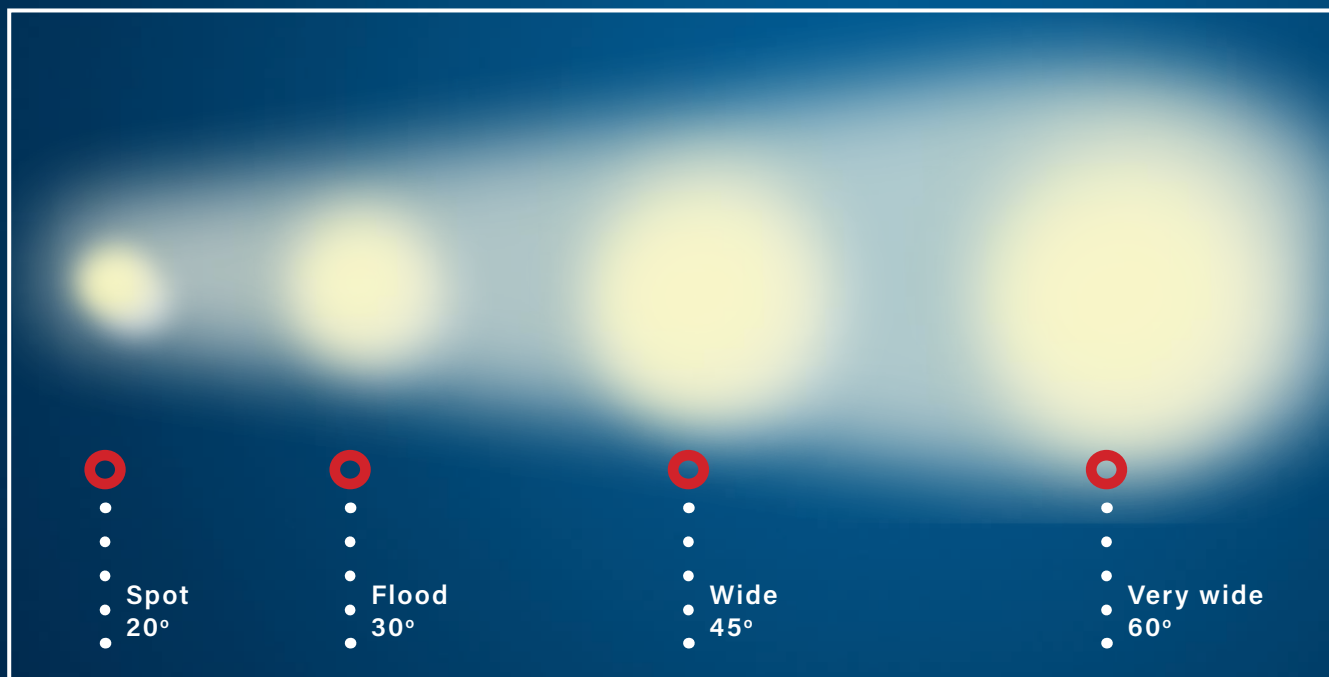

Zoom Optic Range

Dynamic optic range to suit your store concepts