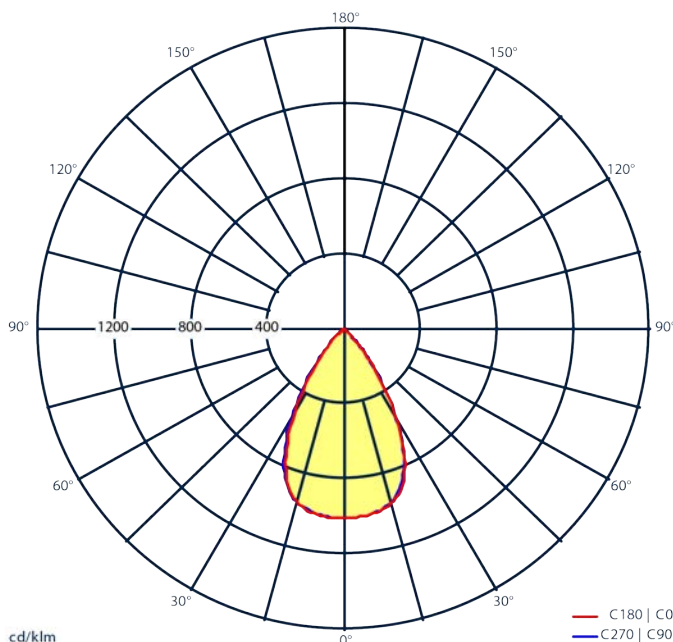

Vario Colour Temperature

The Vario Colour Temperature feature empowers the customer to change the mood within their application.

The VCT switch is a feature that benefits all our various customers. The on-board switch the Sirio can project light in 3000K, 4000K and 5500K with a colour rendering of >90 .

3000K
Warm White

4000K
Neutral White

5500K
Cool White

Photometrics

Lamp position: 4000K

Light Source: LED

Luminaire luminous flux*: 2017 lm

Luminaire efficacy*: 84 lm/W