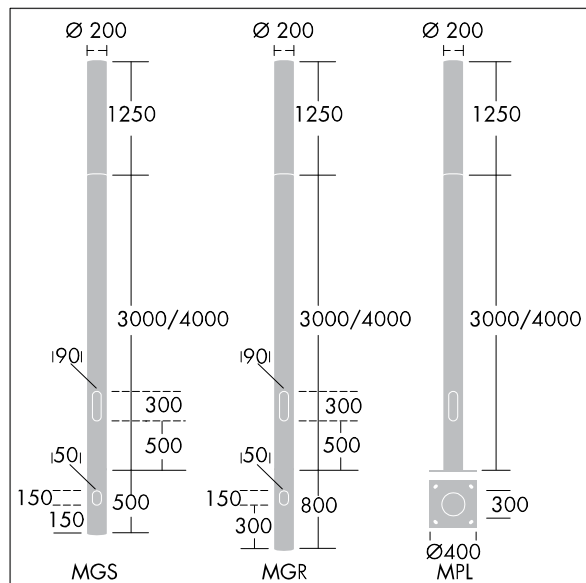

## Alumet Stage II

96259932 ALUMET COL 4M MPL AL NG R9999

### Alumet Stage II

Extruded aluminium column for Alumet Stage II luminaire. flange plate mounted. powder coated in your choice of RAL colour textured (close to RAL 9006). Equipped with drilled door with inner grid to reduce condensation inside the pole

Ø200 x 4000 mm

Flange: 400 x 400mm, fixing centres: 300 x 300mm, bolts 18 x 400mm (supplied)

Weight: 36 kg

TLG\_ALUM\_F\_P1.jpg

TLG\_ALUM\_M\_2LD1.wmf