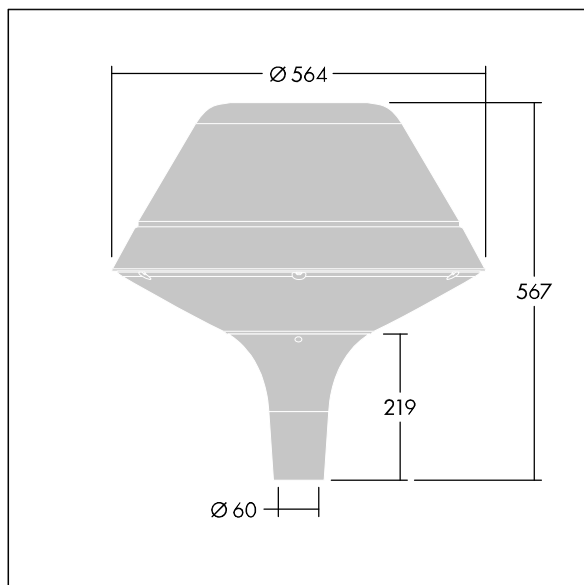

96260708 PLD O 18L35-740 R/S BS 3550 T60 CL1 GY

ISO 9223 C5		IP66	IK08					T _a 25
----------------	--	------	------	--	--	--	--	-------------------

Plurio

Plurio Direct: A decorative post-top LED lantern with radially symmetric distribution. LED driver with 18 LEDs driven at 350mA. Class I electrical, IP66, IK08. Base: cast aluminium, powder coated silver-grey. Canopy: original shape, aluminium, textured silver-grey. Diffuser: UV stabilised, clear polycarbonate with anti-glare prisms. Direct, lens based optic with internal reflector. Equipped with 50% power reduction circuit, effective 3 hours before and 5 hours after a calculated midnight. It can be deactivated at installation with an easily accessible internal switch. Complete with 4000K LED. Post top mounting to Ø60mm column.

Upward lighting emissions below 1%.

Dimensions: Ø564 x 567 mm
 Luminaire input power: 19.7 W
 Luminaire luminous flux: 2727 lm
 Luminaire efficacy: 138 lm/W
 Weight: 9.5 kg
 Scx: 0.199 m²

TLG_PLRL_F_DOC_GY.jpg