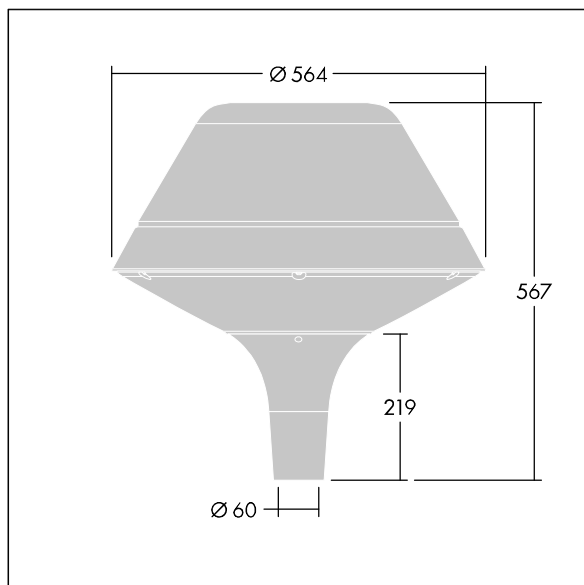

96260708 PLD O 18L35-740 R/S BS 3550 T60 CL1 GY

ISO 9223 C5		IP66	IK08				T _a 25
----------------	--	------	------	--	--	--	-------------------

Plurio

Plurio Direct: A decorative post-top LED lantern with radially symmetric distribution. LED driver with 18 LEDs driven at 350mA. Class I electrical, IP66, IK08. Base: cast aluminium, powder coated silver-grey. Canopy: original shape, aluminium, textured silver-grey. Diffuser: UV stabilised, clear polycarbonate with anti-glare prisms. Direct, lens based optic with internal reflector. Equipped with 50% power reduction circuit, effective 3 hours before and 5 hours after a calculated midnight. It can be deactivated at installation with an easily accessible internal switch. Complete with 4000K LED. Post top mounting to Ø60mm column.

Upward lighting emissions below 1%.

Dimensions: Ø564 x 567 mm
 Luminaire input power: 19.7 W
 Luminaire luminous flux: 2727 lm
 Luminaire efficacy: 138 lm/W
 Weight: 9.5 kg
 Scx: 0.199 m²

TLG_PLRL_F_DOC_GY.jpg