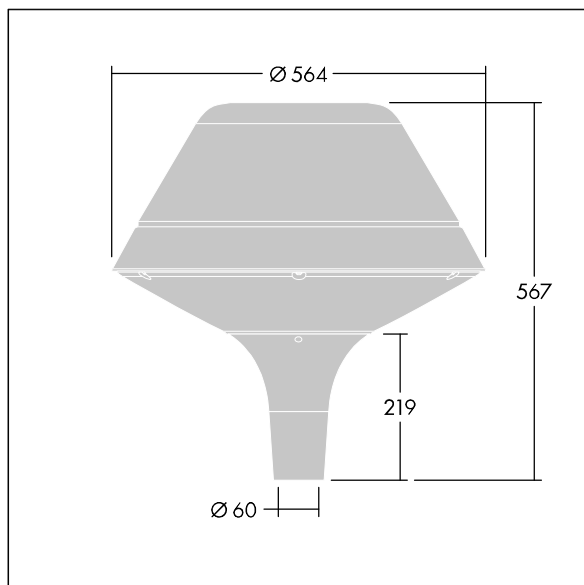

TLG_PLRL_M_DOC_T60.wmf

This product contains a light source of energy efficiency class D.