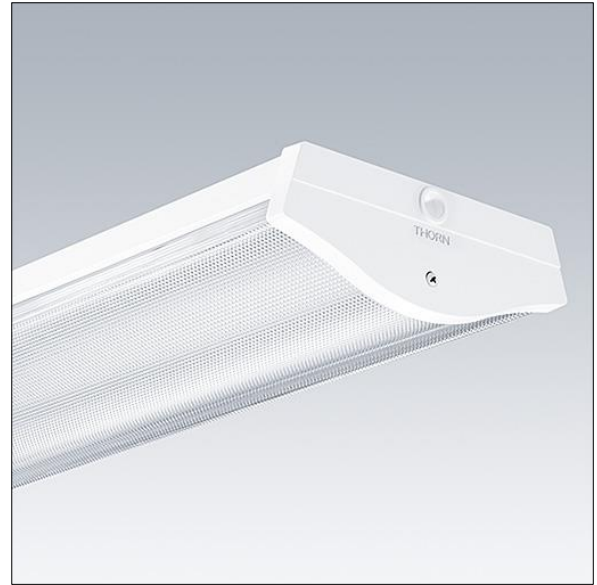

	IP44		IK05				850 °C		T <sub>a</sub> -10 +25
---	------	---	------	---	---	---	--------	---	---------------------------

### College

A high performance, Surface mounted, LED luminaire. Electronic, DALI / DSI digital dimmable control gear. Class I electrical, IP44. Body: white painted steel. End caps: white polycarbonate with a curved, precision extruded clear prismatic polycarbonate diffuser. Ø21.5mm cable entry hole in the centre of the back spine with optional cable entry through each end cap. Fitting supplied with sealing grommets and innovative "quick fix" horseshoe and sliding washers for direct screw fixing to surface, fixing centres 1150mm. Standard BESA fixings. Can be suspended using wire suspension accessory kit (to be ordered separately). 5 x 2 x 2.5mm<sup>2</sup> piano key terminal block. Complete with 4000K LED

Dimensions: 1220 x 217 x 90 mm  
Luminaire input power: 31.7 W  
Weight: 4.2 kg

TLG\_CLLG\_F\_P1.jpg

This product contains a light source of energy efficiency class C.