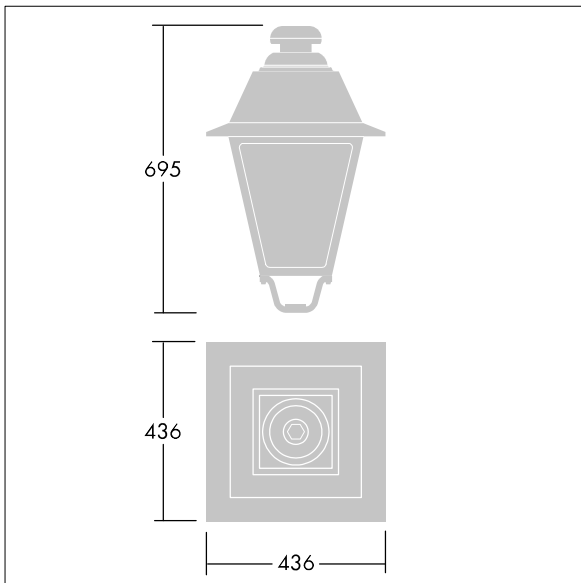

EP 445

96631765 EP445 36L70-730 ROTO BPS CL2 W5M MTP

IP66

IK08

EP 445

A 19th Century style lantern with 36 LEDs with switchable drive current and symmetrical optic. Post top mounting. Equipped with power reduction circuit, profile selected by rotary switch. Class II electrical, IP66, IK08. Body: die-cast aluminium, painted black (close to RAL9005) textured. Enclosure: 4mm thick extra clear glass. Pre-wired with 5m cable. Complete with 3000K LED

Dimensions: 436 x 436 x 695 mm

Luminaire input power: 78 W

Weight: 9.7 kg

Scx: 0.19 m²

TLG_EP44_F_MTP.jpg

TLG_EP44_M_MTP.wmf

This product contains a light source of energy efficiency class D.