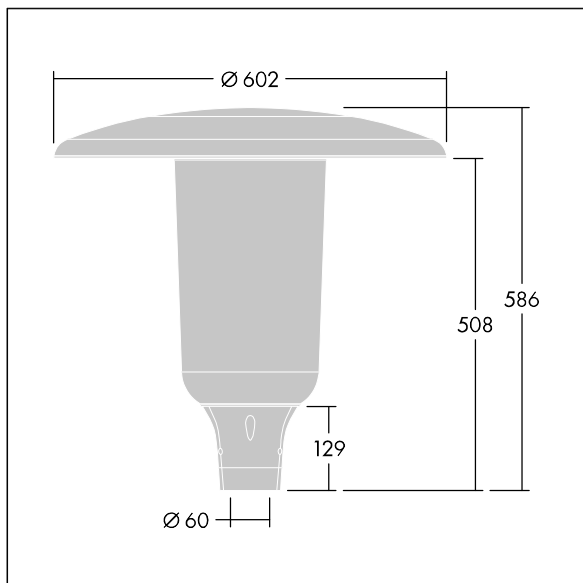

Aerie

THORN

96632279 ARS 24L35-740 WSC CL CL2 W5 T60 ANT

Aerie

A discreet, post top LED lantern with a timeless design. LED driver for 24 LEDs, driven at 350mA with Wide Street Comfort (asymmetrical) distribution. Class II electrical, IP66, IK10. Canopy and base: corrosion resistant die-cast powder coated aluminium suitable for C5 environments, finished textured anthracite (close to RAL7043). Enclosure: slim UV stabilised polycarbonate with clear finish. Complete with 4000K LED. Post top mounting to Ø60mm column. Pre-wired with 5m cable.

Dimensions: Ø602 x 586 mm
Luminaire input power: 26 W
Luminaire luminous flux: 4077 lm
Luminaire efficacy: 157 lm/W
Weight: 11.04 kg
Scx: 0.172 m²

TLG_AERI_F_S_CL.jpg

TLG_AERI_M_T60_S.wmf

This product contains a light source of energy efficiency class D.