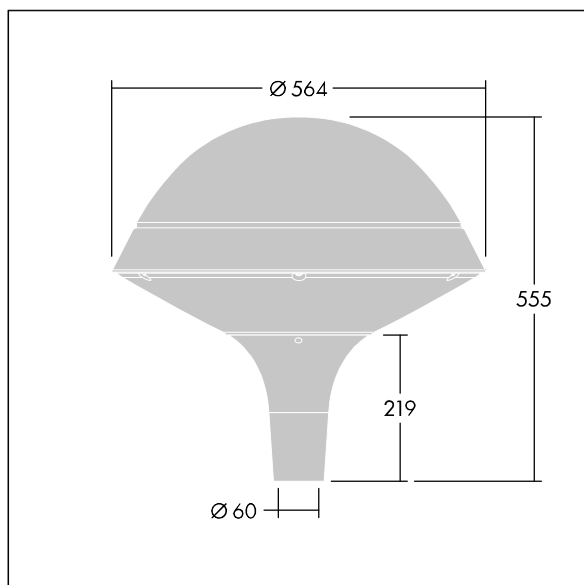

Plurio

THORN

96668700 PLI R 24L70-722-40 R/S T60 CL1 ANT

ISO 9223 C5	IP66	IK08					T _a 25
----------------	------	------	--	--	--	--	-------------------

Plurio

Plurio Indirect: A decorative post-top LED lantern with radially symmetric distribution. LED driver with 24 LEDs driven at 700mA. Class I electrical, IP66, IK08. Base: cast aluminium, powder coated anthracite (close to RAL7043). Canopy: round shape, aluminium, textured anthracite (close to RAL7043). Diffuser: UV stabilised, clear polycarbonate with anti-glare prisms. Indirect, reflector based optic. Complete with 2200-4000K NightTune LEDs. Post top mounting to Ø60mm column.

Upward lighting emissions below 1%.

Dimensions: Ø564 x 555 mm
Luminaire input power: 51 W
Luminaire luminous flux: 5386 lm
Luminaire efficacy: 106 lm/W
Weight: 9.5 kg
Scx: 0.191 m²

TLG_PLRL_F_IRC_ANT.jpg