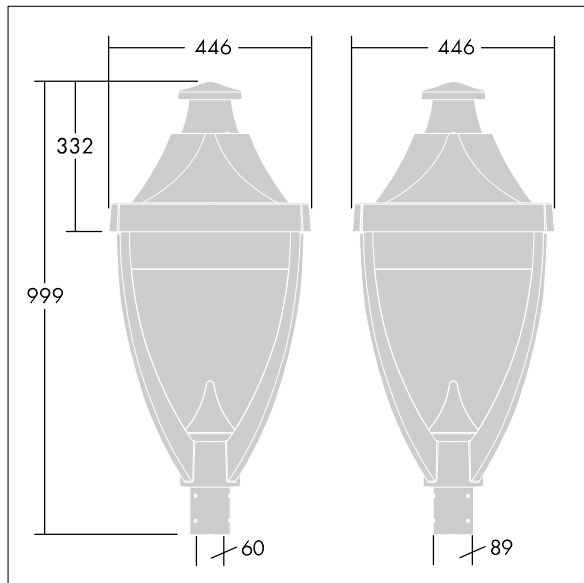

Legend

96633498 LEGEND 36L50 RC 730 BP CL2 T60 U1

ISO 9223	C5	IP65	IK08					
----------	----	------	------	--	--	--	--	--

Legend

A modern heritage post top LED lantern with closed optic. Electronic, Class II electrical, IP65, IK08. Body: die-cast aluminium powder coated grey 900 textured finish (close to RAL 7043). Enclosure: toughened glass. Surge protection: 10kV single pulse common mode and 8kV multipulse common mode and 6kV multipulse differential mode. If permanent DALI system is connected, 6kV multipulse common and differential mode. Complete with 3000K LED.

Dimensions: 446 x 446 x 999 mm

Luminaire input power: 55 W

Weight: 17.5 kg

Scx: 0.14 m²

TLG_LGND_F_CLS_U1.jpg

TLG_LGND_M_MTP.wmf

This product contains a light source of energy efficiency class D.

Legend