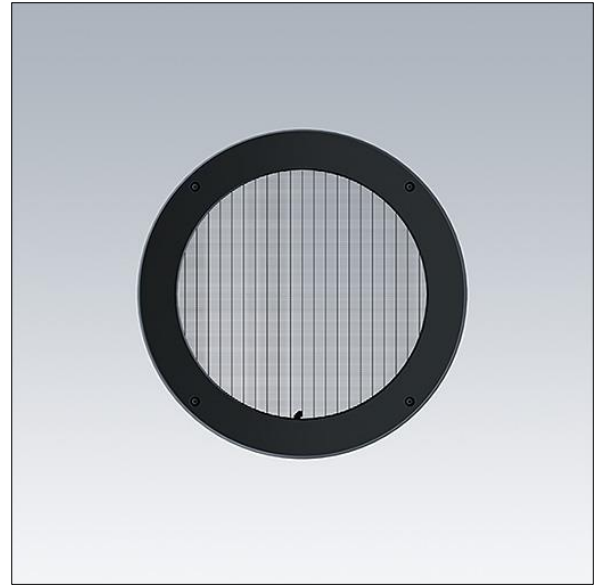

## Contrast

### 96633481 CONT3 36/52L LOUVER BK

ISO 9223  
C5

#### Contrast

Louvre mounted on a rotative ring for precise glare control. To be mounted directly on the front of a large Contrast luminaire. Best resistance against corrosion. Compatible with seaside installation.