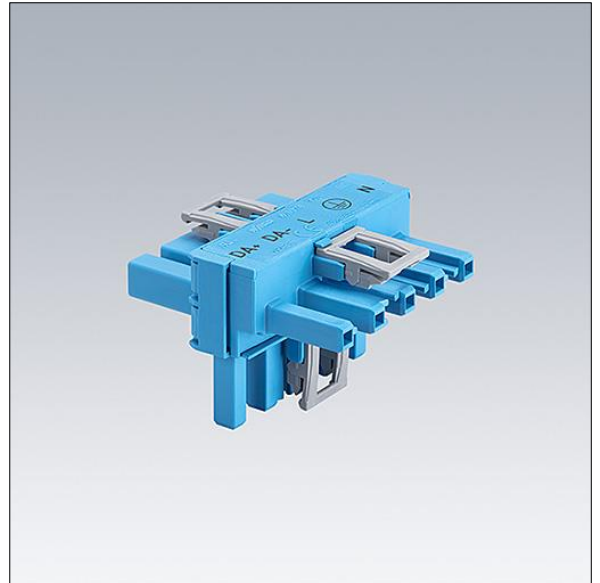

# Cetus

## 96635255 T CONNECTOR WO 5POLE

THORN

### Cetus

A 5-pole Wago T-connector for loop in/out installations on side, type WINSTA midi Cod. I, blue.

Weight: 0.04 kg

TLG\_CTU3\_F\_WO5.jpg