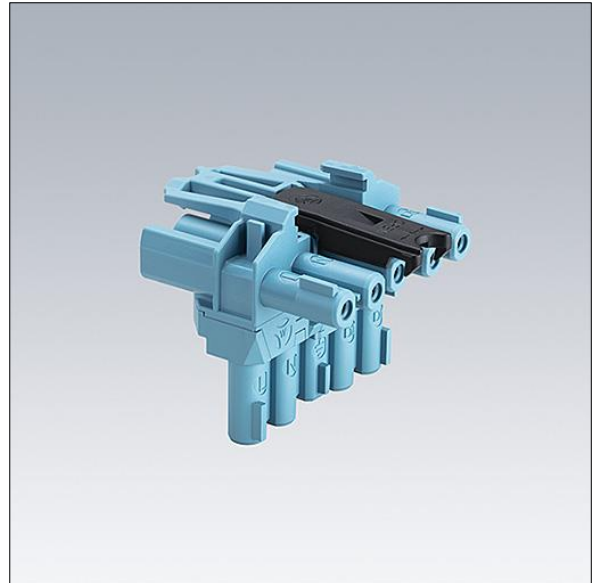

Cetus

96635257 T CONNECTOR WL 5POLE

THORN

Cetus

A 5-pole Wieland T-connector for loop in/out installations on side, type GST18i5 pastel blue.

Weight: 0.04 kg

TLG_CTU3_F_WL5.jpg