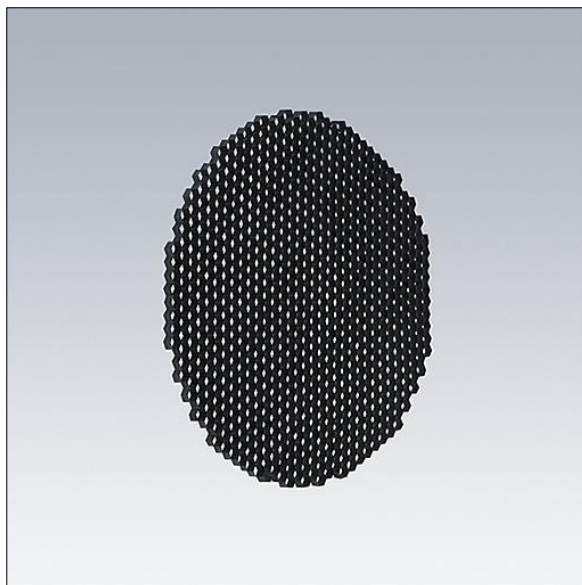

## Graffiti

96108656 GRAFFITI HONEYCOMB LOUVRE BK

THORN

### Graffiti

Honeycomb mesh, black, helps to reduce glare and restricts the angle of view into the LED module to a minimum.

Weight: 0.03 kg

TLG\_GRAF\_F\_LV.jpg