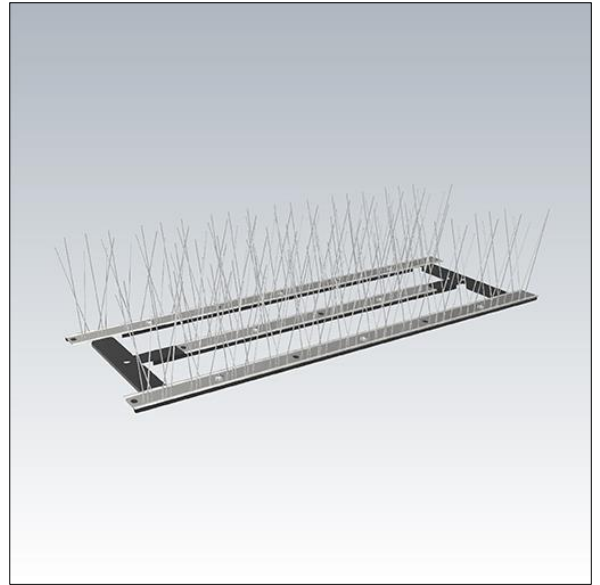

Trophy

96652800 TROPHY BIRD DETERRENT (1 module)

Trophy

Support covered with spikes, which is mounted on top of the Trophy 1 module to prevent birds landing. Their excrement could damage the paint and in the case of coastal environments, create corrosion. This accessory is mandatory in coastal environments.

Weight: 0.56 kg

TLG_TROPHY_F_BIRD_DETERRENTT.jpg