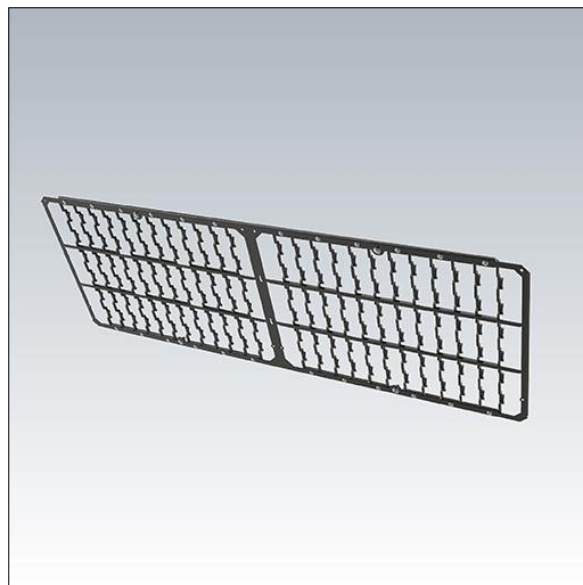

Trophy

96652801 TROPHY L LOUVRE (1 module)

THORN

Trophy

Left Louvre kit for 1 Trophy LED module. Can be installed before or after installation on site. Finished black.

Design advice can be obtained from your local representative.

Weight: 0.32 kg

TLG_TROPHY_F_L_LOUVRE.jpg