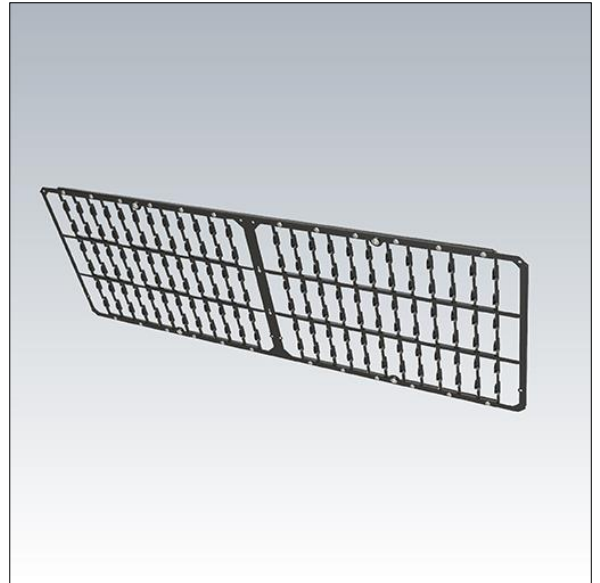

## Trophy

### 96652802 TROPHY R LOUVRE (1 module )

#### Trophy

Right Louvre kit for 1 Trophy LED module. Can be installed before or after installation on site. Finished black.

Design advice can be obtained from your local representative.

Weight: 0.32 kg

TLG\_TROPHY\_F\_R\_LOUVRE.jpg