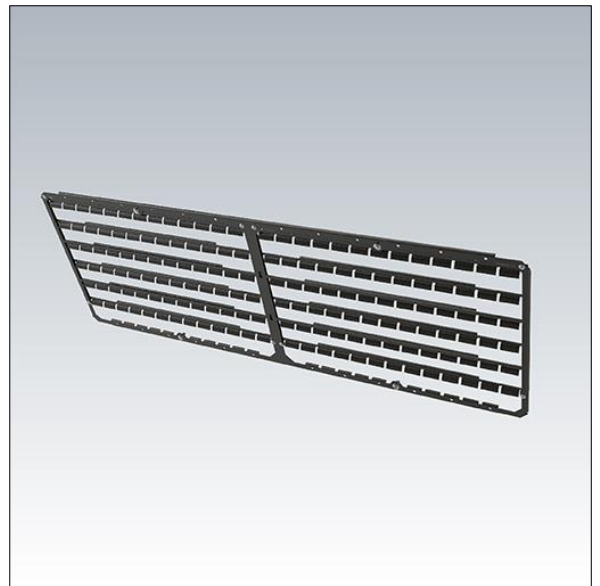

Trophy

96652803 TROPHY B LOUVRE (1 module)

Trophy

Back Louvre kit for 1 Trophy LED module. Can be installed before or after installation on site. Finished black.

Design advice can be obtained from your local representative.

Weight: 0.58 kg

TLG_TROPHY_F_B_LOUVRE.jpg