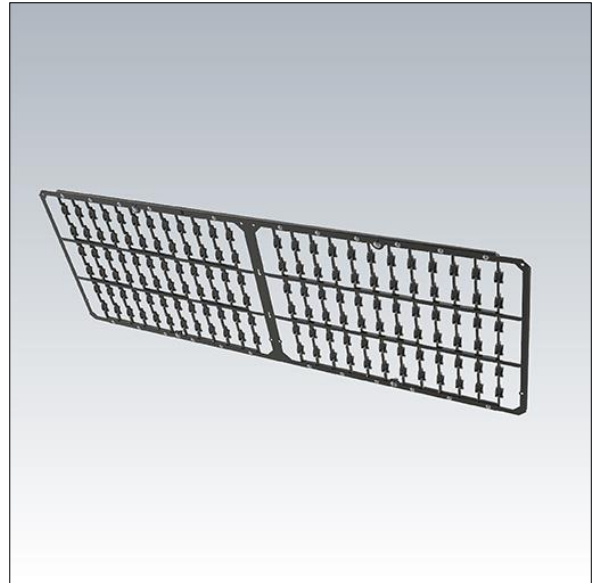

## Trophy

### 96652804 TROPHY L+R LOUVRE (1 module)

#### Trophy

Left and right Louvre kit for 1 Trophy LED module. Can be installed before or after installation on site. Finished black.

Design advice can be obtained from your local representative.

Weight: 0.48 kg