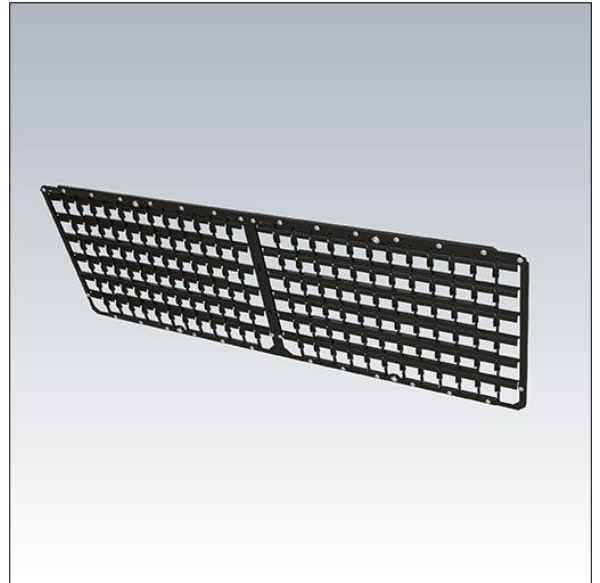

Trophy

96652805 TROPHY L+B LOUVRE (1 module)

Trophy

Left and back Louvre kit for 1 Trophy LED module. Can be installed before or after installation on site. Finished black.

Design advice can be obtained from your local representative.

Weight: 0.67 kg

TLG_TROPHY_F_RB_LOUVRE.jpg