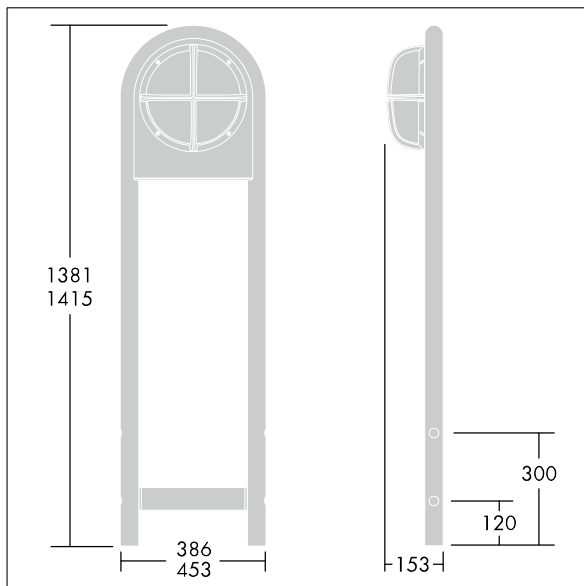

96207085 EYE BOLLARD SMALL ANT

Bollard frame in die-cast aluminium powder coated anthracite for mounting any small bulkhead luminaire (except photocell versions, see Outdoor Lighting / Wall Mounted Luminaires).

Dimensions: 386 x 50 x 1381 mm
Weight: 9 kg

TLG_EYKN_F_BOLVSANTH.jpg

TLG_EYKN_M_BOLLARD.wmf