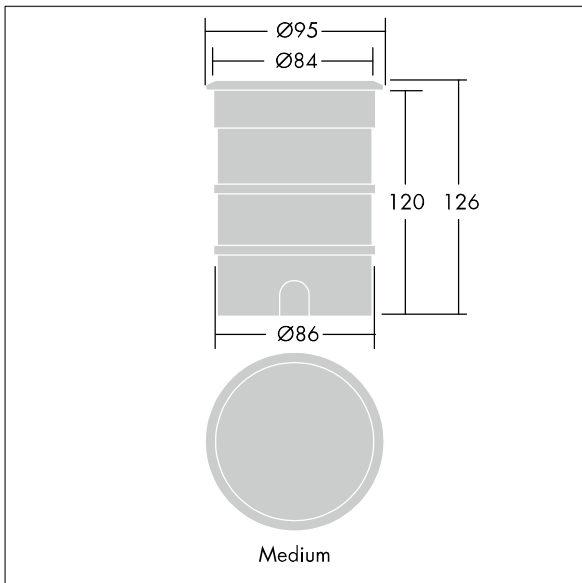

D-CO

THORN

96257237 D-CO R LED MEDIUM 1L35 830 FR

D-CO

A medium size, ground recessed luminaire with 1 x 1.2W warm white LED for indoor or outdoor applications. Body in plastic with aluminium recessed housing. Front glass, toughened with frosted finish, stainless steel frame. Static load bearing 500kg. Complete with 5m cable.

Dimensions: Ø95 x 126 mm
Luminaire input power: 2.7 W
Weight: 0.7 kg

TLG_DCOL_F_LEDMEDFRANGL.jpg

TLG_DCOL_M_ODMED.wmf

All values marked with an * are rated values. Thorn uses tried and tested components from leading suppliers, however there may be isolated instances of technology-related failures of individual LEDs during the rated product lifetime. International standards set the tolerance in initial flux and connected load at ±10%. Unless stated otherwise, the values apply to an ambient temperature of 25°C.