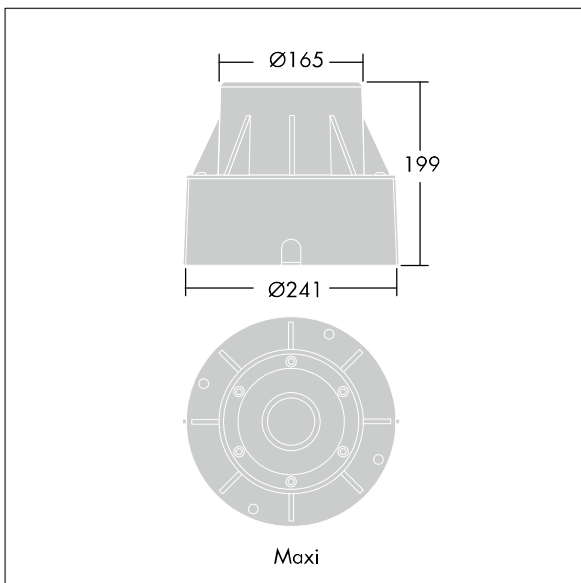

D-CO

THORN

96257240 D-CO R LED MAXI 6L50 830 CL

D-CO

A large size, ground recessed luminaire with 6 x 1.2W warm white LEDs for indoor or outdoor applications. Body in aluminium with ABS plastic recessed housing. Front glass, toughened with clear finish, stainless steel frame. Static load bearing 500kg. Complete with 5m cable.

Dimensions: Ø241 x 199 mm

Luminaire input power: 12 W

Weight: 3 kg

TLG_DCOL_F_LEDMAXIANGL.jpg

TLG_DCOL_M_ODL-165GZ.wmf

All values marked with an * are rated values. Thorn uses tried and tested components from leading suppliers, however there may be isolated instances of technology-related failures of individual LEDs during the rated product lifetime. International standards set the tolerance in initial flux and connected load at $\pm 10\%$. Unless stated otherwise, the values apply to an ambient temperature of 25°C.