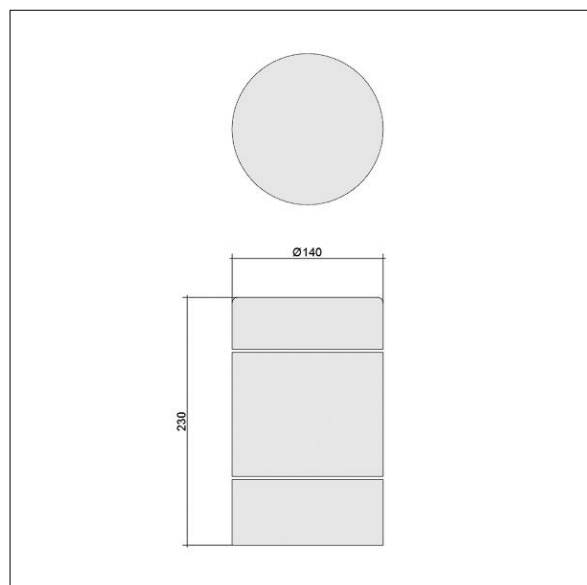

96063122 CHARTOR HEAD LF E27 BK

AS/NZS 60598	IP44	IK09			
-----------------	------	------	---	---	--

Chartor

A timeless bollard offering modest visual guidance and comfortable light with low glare. Head: die-cast aluminium, powder coated black (Other colours available upon request). Diffuser: semi-opal anti-UV polycarbonate. Lenses: clear polycarbonate. Class I electrical, IP44, Impact strength: IK09.

With E27 lamp holder. Lamp to be ordered separately.

Dimensions: Ø140 x 230 mm

Weight: 2 kg

TLA_CHAR_F_HEAD_BK.jpg

TLA_CHAR_M_HEAD.wmf