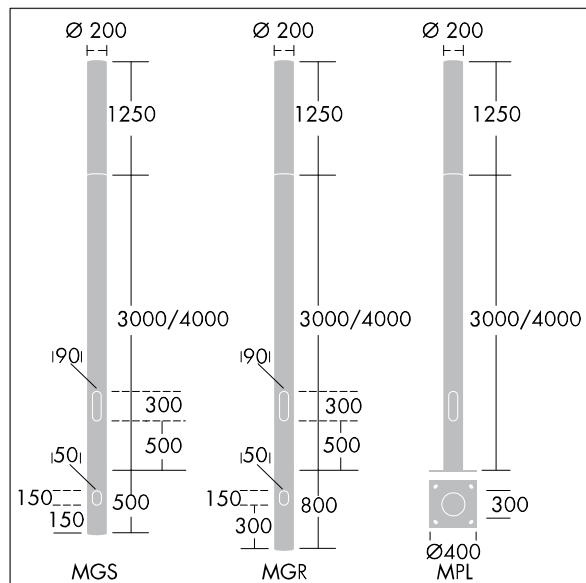

## Alumet Stage II

96259920 ALUMET COL 4M MGR AL GRY NG

### Alumet Stage II

Extruded aluminium column for Alumet Stage II luminaire. root mounted. powder coated silver grey (close to RAL 9006) textured (close to RAL 9006). Equipped with drilled door with inner grid to reduce condensation inside the pole.

Ø200 x 4000 mm above ground

800mm below ground

Weight: 37.2 kg

TLG\_ALUM\_F\_P1.jpg

TLG\_ALUM\_M\_2LD1.wmf