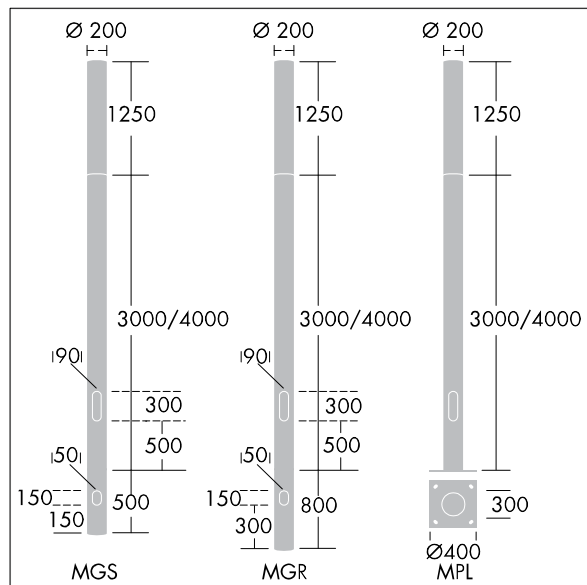

Alumet Stage II

96259932 ALUMET COL 4M MPL AL NG R9999

Alumet Stage II

Extruded aluminium column for Alumet Stage II luminaire. flange plate mounted. powder coated in your choice of RAL colour textured (close to RAL 9006). Equipped with drilled door with inner grid to reduce condensation inside the pole

Ø200 x 4000 mm

Flange: 400 x 400mm, fixing centres: 300 x 300mm, bolts 18 x 400mm (supplied)

Weight: 36 kg

TLG_ALUM_F_P1.jpg

TLG_ALUM_M_2LD1.wmf