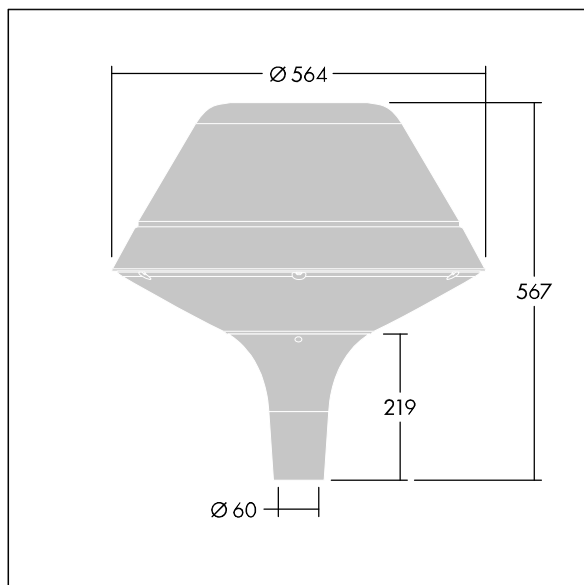

96260708 PLD O 18L35-740 R/S BS 3550 T60 CL1 GY

ISO 9223 C5		IP66	IK08				T _a 25
----------------	--	------	------	--	--	--	-------------------

Plurio

Plurio Direct: A decorative post-top LED lantern with radially symmetric distribution. LED driver with 18 LEDs driven at 350mA. Class I electrical, IP66, IK08. Base: cast aluminium, powder coated silver-grey. Canopy: original shape, aluminium, textured silver-grey. Diffuser: UV stabilised, clear polycarbonate with anti-glare prisms. Direct, lens based optic with internal reflector. Equipped with 50% power reduction circuit, effective 3 hours before and 5 hours after a calculated midnight. It can be deactivated at installation with an easily accessible internal switch. Complete with 4000K LED. Post top mounting to Ø60mm column.

Upward lighting emissions below 1%.

Dimensions: Ø564 x 567 mm
 Luminaire input power: 21 W
 Luminaire luminous flux: 2577 lm
 Luminaire efficacy: 123 lm/W
 Weight: 9.5 kg
 Scx: 0.199 m²

TLG_PLRL_F_DOC_GY.jpg